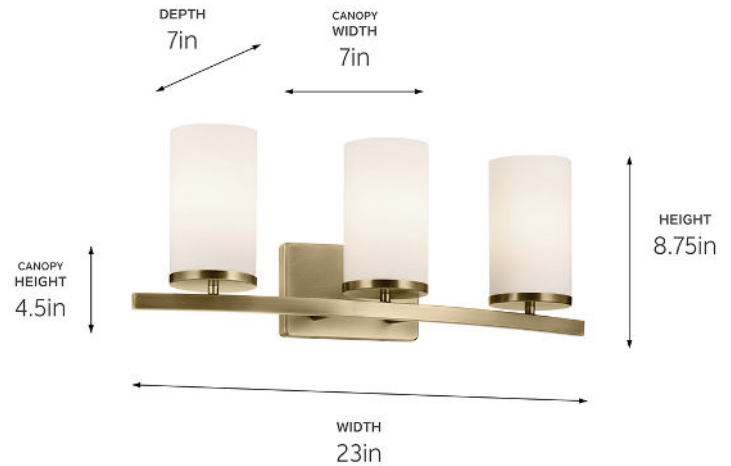

SPECIFICATIONS

Certifications/Qualifications

ADA Compliant	No
Prop65	Yes
Location Rating	Damp
	kichler.com/warranty

Dimensions

Height	8.75"
Width	23"
Height From Center Of Wall Opening (Spec Sheet)	6.5"
Extension	7"
Weight	6.93 LBS
Canopy Height	4.5"
Canopy Width	7"
Canopy Depth	0.75"

Electrical

Input Voltage	120 V

Light Source

Light Source	Bulb
Lamp Included	Not Included
# Of Bulbs/LED Modules	3
Max Or Nominal Watt	100 W
Lamp Type	A19
Socket Type	E26 (Medium)
Dimmable	Yes
Dimmable Notes	Dimmable When Used With Dimmer Switch (sold Separately); When Using LED Bulbs, See Bulb Manufacturer Dimming Specifications.

Mounting/Installation

Interior/Exterior	Interior Product
Mounting Weight	4.73 LBS
Lead Wire Length	6
Wire Connectors	Wire Nuts

FIXTURE ATTRIBUTES

Housing/Glass

Primary Material	Steel
Shade Included	No
Shade Dimensions	4.00 DIA X 6.75

Product/Ordering Information

SKU	45497NBR
Finish	Natural Brass
UPC	783927050692

Finishes

- Black
- Black
- Brushed Nickel
- Brushed Nickel
- Chrome
- Chrome
- Natural Brass
- Natural Brass