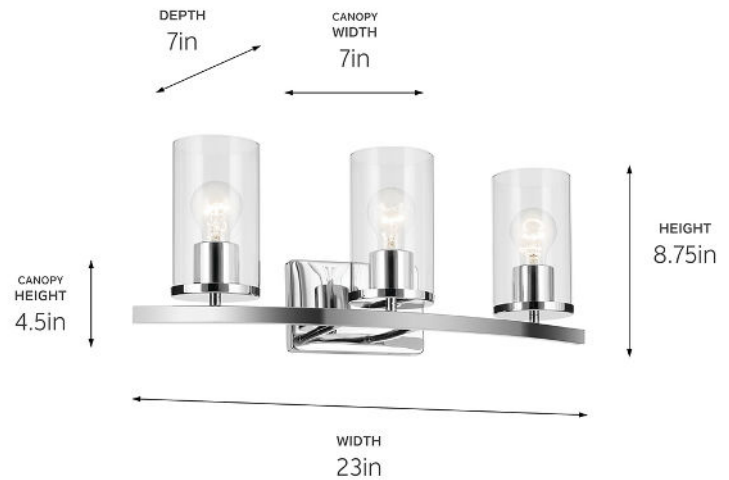

SPECIFICATIONS

Certifications/Qualifications

ADA Compliant	No
Prop65	No
Location Rating	Damp kichler.com/warranty

Dimensions

Height	8.75"
Width	23"
Height From Center Of Wall Opening (Spec Sheet)	6.5"
Extension	7"
Weight	6.93 LBS
Canopy Height	4.5"
Canopy Width	7"
Canopy Depth	0.75"

Electrical

Input Voltage	120 V

Light Source

Light Source	Bulb
Lamp Included	Not Included
# Of Bulbs/LED Modules	3
Max Or Nominal Watt	100 W
Lamp Type	A19
Socket Type	E26 (Medium)
Dimmable	Yes
Dimmable Notes	Dimmable When Used With Dimmer Switch (sold Separately); When Using LED Bulbs, See Bulb Manufacturer Dimming Specifications.

Mounting/Installation

Interior/Exterior	Interior Product
Mounting Weight	4.73 LBS
Lead Wire Length	6
Wire Connectors	Wire Nuts

FIXTURE ATTRIBUTES

Housing/Glass

Primary Material	Steel
Shade Included	No
Shade Dimensions	4.00 DIA X 6.75

Product/Ordering Information

SKU	45497CHCLR
Finish	Chrome
UPC	783927050722

Finishes

- Black
- Black
- Brushed Nickel
- Brushed Nickel
- Chrome
- Chrome
- Natural Brass
- Natural Brass