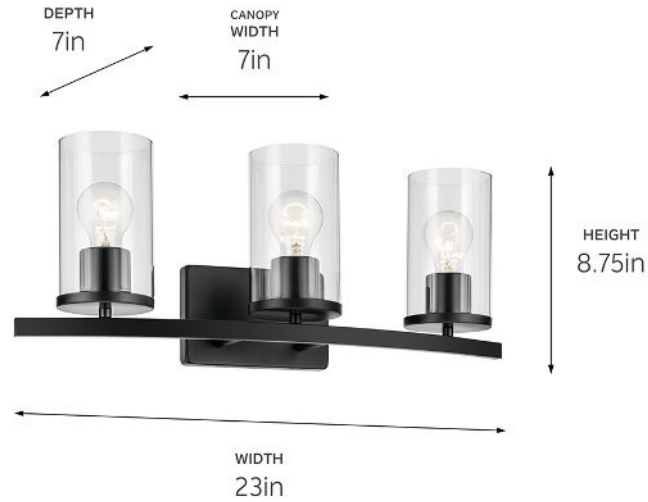

SPECIFICATIONS

Certifications/Qualifications

ADA Compliant	No
Prop65	No
Location Rating	Damp kichler.com/warranty

Dimensions

Height	8.75"
Width	23"
Height From Center Of Wall Opening (Spec Sheet) Extension	6.5"
Weight	7"
Canopy Height	6.93 LBS
Canopy Width	4.5"
Canopy Depth	7"
	0.75"

Electrical

Input Voltage	120 V

Light Source

Light Source	Bulb
Lamp Included	Not Included
# Of Bulbs/LED Modules	3
Max Or Nominal Watt	100 W
Lamp Type	A19
Socket Type	E26 (Medium)
Dimmable	Yes
Dimmable Notes	Dimmable When Used With Dimmer Switch (sold Separately); When Using LED Bulbs, See Bulb Manufacturer Dimming Specifications.

Mounting/Installation

Interior/Exterior	Interior Product
Mounting Weight	4.73 LBS
Lead Wire Length	6
Wire Connectors	Wire Nuts

FIXTURE ATTRIBUTES

Housing/Glass

Primary Material	Steel
Shade Included	No
Shade Dimensions	4.00 DIA X 6.75

Product/Ordering Information

SKU	45497BKCLR
Finish	Black
UPC	783927050708

Finishes

- Black
- Black
- Brushed Nickel
- Brushed Nickel
- Chrome
- Chrome
- Natural Brass
- Natural Brass