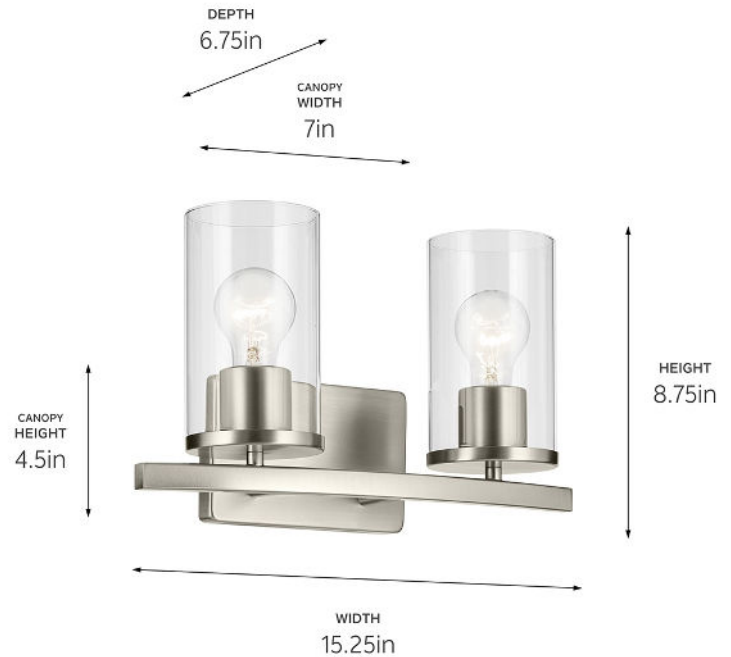

SPECIFICATIONS

Certifications/Qualifications

ADA Compliant	No
Prop65	No
Location Rating	Damp kichler.com/warranty

Dimensions

Height	8.75"
Width	15.25"
Height From Center Of Wall Opening (Spec Sheet)	6.5"
Extension	6.75"
Weight	4 LBS
Canopy Height	4.5"
Canopy Width	7"
Canopy Depth	0.75"

Electrical

Input Voltage	120 V

Light Source

Light Source	Bulb
Lamp Included	Not Included
# Of Bulbs/LED Modules	2
Max Or Nominal Watt	100 W
Lamp Type	A19
Socket Type	E26 (Medium)
Dimmable	Yes
Dimmable Notes	Dimmable When Used With Dimmer Switch (sold Separately); When Using LED Bulbs, See Bulb Manufacturer Dimming Specifications.

Mounting/Installation

Interior/Exterior	Interior Product
Mounting Weight	2.2 LBS
Lead Wire Length	6
Wire Connectors	Wire Nuts

FIXTURE ATTRIBUTES

Housing/Glass

Primary Material	Steel
Shade Included	No
Shade Dimensions	4.00 DIA X 6.75

Product/Ordering Information

SKU	45496NICLR
Finish	Brushed Nickel
UPC	783927050739

Finishes

- Black
- Black
- Brushed Nickel
- Brushed Nickel
- Chrome
- Chrome
- Natural Brass
- Natural Brass