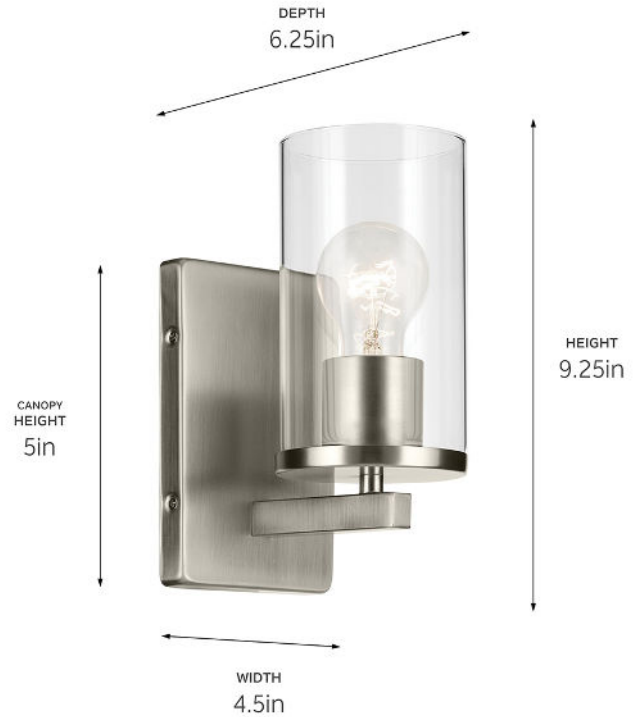

SPECIFICATIONS

Certifications/Qualifications

ADA Compliant	No
Prop65	No
Location Rating	Damp kichler.com/warranty

Dimensions

Height	9.25"
Width	4.5"
Height From Center Of Wall Opening (Spec Sheet)	5.75"
Extension	6.25"
Weight	2.3 LBS
Canopy Height	7"
Canopy Width	4.5"
Canopy Depth	0.75"

Electrical

Input Voltage	120 V

Light Source

Light Source	Bulb
Lamp Included	Not Included
# Of Bulbs/LED Modules	1
Max Or Nominal Watt	100 W
Lamp Type	A19
Socket Type	E26 (Medium)
Dimmable	Yes
Dimmable Notes	Dimmable When Used With Dimmer Switch (sold Separately); When Using LED Bulbs, See Bulb Manufacturer Dimming Specifications.

Mounting/Installation

Interior/Exterior	Interior Product
Mounting Weight	1.4 LBS
Lead Wire Length	6
Wire Connectors	Wire Nuts

FIXTURE ATTRIBUTES

Housing/Glass

Primary Material	Steel
Shade Included	No
Shade Dimensions	4.00 DIA X 6.75

Product/Ordering Information

Sku	45495NICLR
Finish	Brushed Nickel
UPC	783927050661

Finishes

- Black
- Black
- Brushed Nickel
- Brushed Nickel
- Chrome
- Chrome
- Natural Brass
- Natural Brass