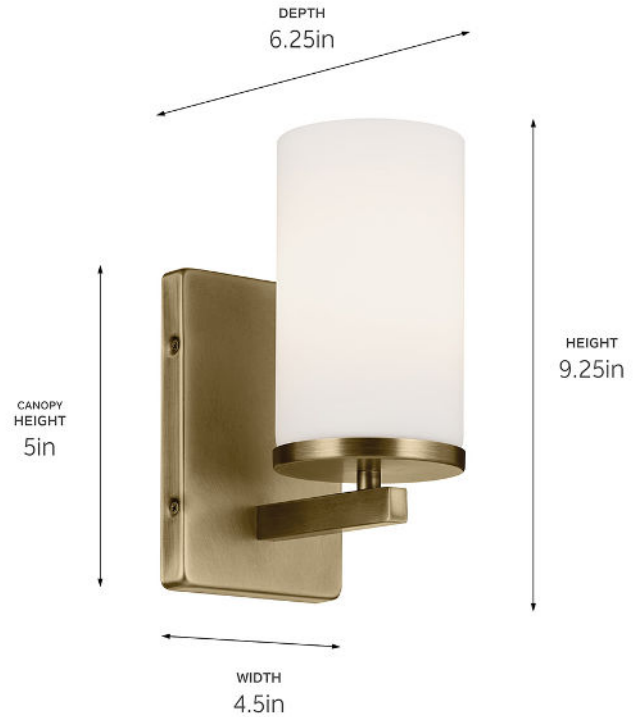

SPECIFICATIONS

Certifications/Qualifications

ADA Compliant	No
Prop65	Yes
Location Rating	Damp kichler.com/warranty

Dimensions

Height	9.25"
Width	4.5"
Height From Center Of Wall Opening (Spec Sheet)	5.75"
Extension	6.25"
Weight	2.3 LBS
Canopy Height	7"
Canopy Width	4.5"
Canopy Depth	0.75"

Electrical

Input Voltage	120 V

Light Source

Light Source	Bulb
Lamp Included	Not Included
# Of Bulbs/LED Modules	1
Max Or Nominal Watt	100 W
Lamp Type	A19
Socket Type	E26 (Medium)
Dimmable	Yes
Dimmable Notes	Dimmable When Used With Dimmer Switch (sold Separately); When Using LED Bulbs, See Bulb Manufacturer Dimming Specifications.

Mounting/Installation

Interior/Exterior	Interior Product
Mounting Weight	1.4 LBS
Lead Wire Length	6
Wire Connectors	Wire Nuts

FIXTURE ATTRIBUTES

Housing/Glass

Primary Material	Steel
Shade Included	No
Shade Dimensions	4.00 DIA X 6.75

Product/Ordering Information

SKU	45495NBR
Finish	Natural Brass
UPC	783927050586

Finishes

- Black
- Black
- Brushed Nickel
- Brushed Nickel
- Chrome
- Chrome
- Natural Brass
- Natural Brass