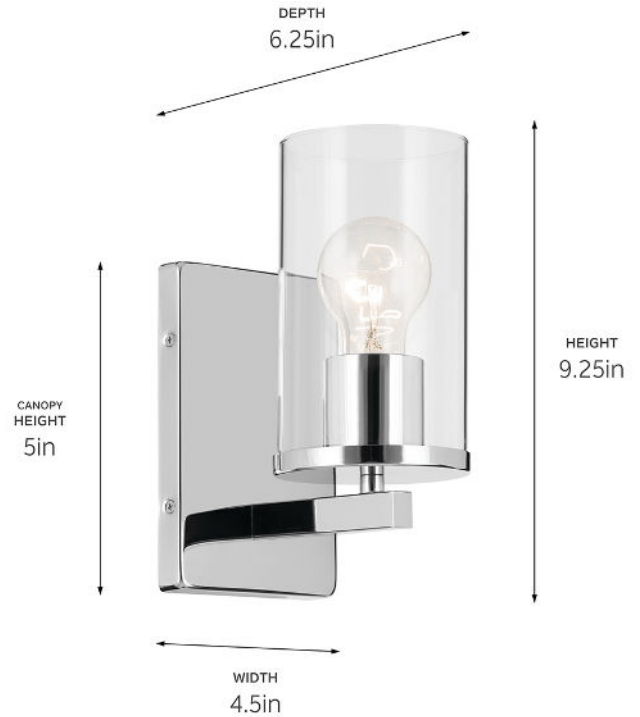

SPECIFICATIONS

Certifications/Qualifications

ADA Compliant	No
Prop65	No
Location Rating	Damp kichler.com/warranty

Dimensions

Height	9.25"
Width	4.5"
Height From Center Of Wall Opening (Spec Sheet)	5.75"
Extension	6.25"
Weight	2.3 LBS
Canopy Height	7"
Canopy Width	4.5"
Canopy Depth	0.75"

Electrical

Input Voltage	120 V

Light Source

Light Source	Bulb
Lamp Included	Not Included
# Of Bulbs/LED Modules	1
Max Or Nominal Watt	100 W
Lamp Type	A19
Socket Type	E26 (Medium)
Dimmable	Yes
Dimmable Notes	Dimmable When Used With Dimmer Switch (sold Separately); When Using LED Bulbs, See Bulb Manufacturer Dimming Specifications.

Mounting/Installation

Interior/Exterior	Interior Product
Mounting Weight	1.4 LBS
Lead Wire Length	6
Wire Connectors	Wire Nuts

FIXTURE ATTRIBUTES

Housing/Glass

Primary Material	Steel
Shade Included	No
Shade Dimensions	4.00 DIA X 6.75

Product/Ordering Information

SKU	45495CHCLR
Finish	Chrome
UPC	783927050647

Finishes

- Black
- Black
- Brushed Nickel
- Brushed Nickel
- Chrome
- Chrome
- Natural Brass
- Natural Brass