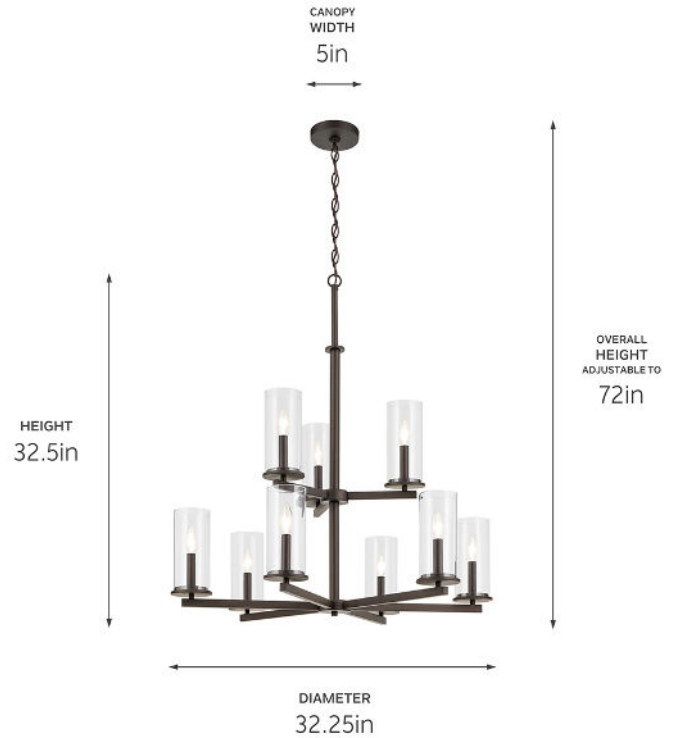

SPECIFICATIONS

Certifications/Qualifications

Prop65	No
Location Rating	Dry kichler.com/warranty

Dimensions

Height	32.5"
Overall Height	72"
Weight	15.3 LBS
Canopy Width	5"
Canopy Depth	1"
Chain/Stem Length	36"

Electrical

Input Voltage	120 V

Light Source

Light Source	Bulb
Lamp Included	Not Included
# Of Bulbs/LED Modules	9
Max Or Nominal Watt	60 W
Lamp Type	T9
Socket Type	E12 (Candelabra)
Dimmable	Yes
Dimmable Notes	Dimmable When Used With Dimmer Switch (sold Separately); When Using LED Bulbs, See Bulb Manufacturer Dimming Specifications.

Mounting/Installation

Interior/Exterior	Interior Product
Mounting Weight	10.35 LBS
Lead Wire Length	96
Wire Connectors	Wire Nuts

FIXTURE ATTRIBUTES

Housing/Glass

Primary Material	Steel
Shade Included	No

Product/Ordering Information

SKU	44014OZ
Finish	Olde Bronze
UPC	783927049191

Finishes

- Black
- Brushed Nickel
- Chrome
- Natural Brass
- Olde Bronze