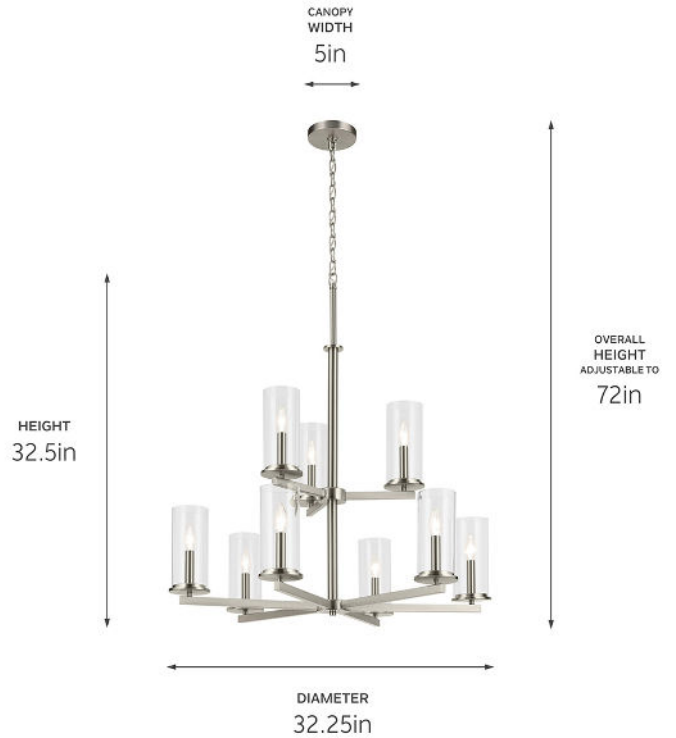

SPECIFICATIONS

Certifications/Qualifications

Prop65	No
Location Rating	Dry kichler.com/warranty

Dimensions

Height	32.5"
Overall Height	72"
Weight	15.3 LBS
Canopy Width	5"
Canopy Depth	1"
Chain/Stem Length	36"

Electrical

Input Voltage	120 V

Light Source

Light Source	Bulb
Lamp Included	Not Included
# Of Bulbs/LED Modules	9
Max Or Nominal Watt	60 W
Lamp Type	T9
Socket Type	E12 (Candelabra)
Dimmable	Yes
Dimmable Notes	Dimmable When Used With Dimmer Switch (sold Separately); When Using LED Bulbs, See Bulb Manufacturer Dimming Specifications.

Mounting/Installation

Interior/Exterior	Interior Product
Mounting Weight	10.35 LBS
Lead Wire Length	96
Wire Connectors	Wire Nuts

FIXTURE ATTRIBUTES

Housing/Glass

Primary Material	Steel
Shade Included	No

Product/Ordering Information

SKU	44014NI
Finish	Brushed Nickel
UPC	783927049085

Finishes

- Black
- Brushed Nickel
- Chrome
- Natural Brass
- Olde Bronze