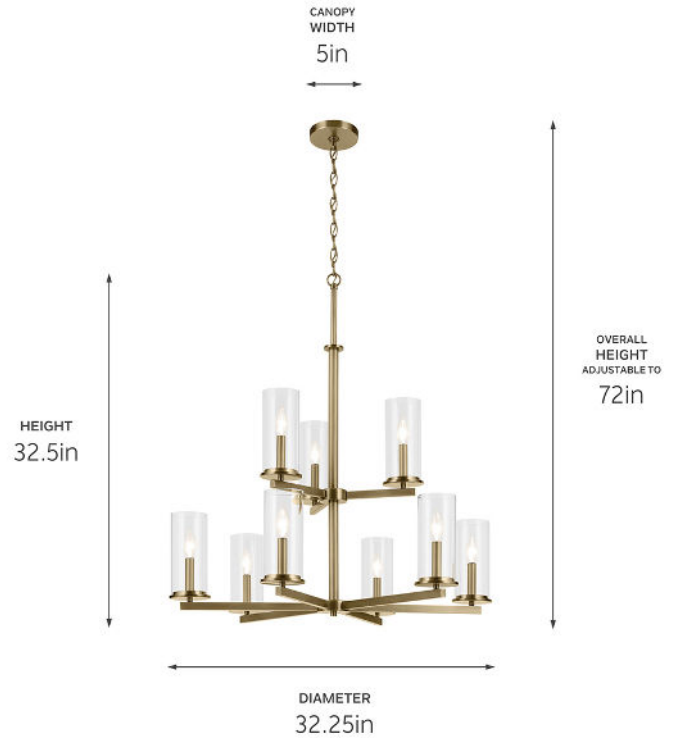

SPECIFICATIONS

Certifications/Qualifications

Prop65	Yes
Location Rating	Dry kichler.com/warranty

Dimensions

Height	32.5"
Overall Height	72"
Weight	15.3 LBS
Canopy Width	5"
Canopy Depth	1"
Chain/Stem Length	36"

Electrical

Input Voltage	120 V

Light Source

Light Source	Bulb
Lamp Included	Not Included
# Of Bulbs/LED Modules	9
Max Or Nominal Watt	60 W
Lamp Type	T9
Socket Type	E12 (Candelabra)
Dimmable	Yes
Dimmable Notes	Dimmable When Used With Dimmer Switch (sold Separately); When Using LED Bulbs, See Bulb Manufacturer Dimming Specifications.

Mounting/Installation

Interior/Exterior	Interior Product
Mounting Weight	10.35 LBS
Lead Wire Length	96
Wire Connectors	Wire Nuts

FIXTURE ATTRIBUTES

Housing/Glass

Primary Material	Steel
Shade Included	No

Product/Ordering Information

SKU	44014NBR
Finish	Natural Brass
UPC	783927049108

Finishes

- Black
- Brushed Nickel
- Chrome
- Natural Brass
- Olde Bronze