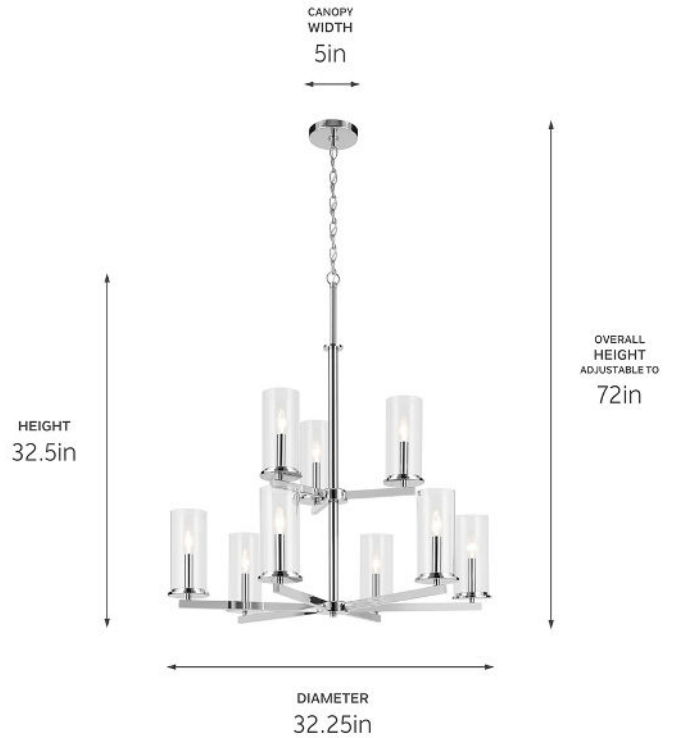

SPECIFICATIONS

Certifications/Qualifications

Prop65	No
Location Rating	Dry kichler.com/warranty

Dimensions

Height	32.5"
Overall Height	72"
Weight	15.3 LBS
Canopy Width	5"
Canopy Depth	1"
Chain/Stem Length	36"

Electrical

Input Voltage	120 V

Light Source

Light Source	Bulb
Lamp Included	Not Included
# Of Bulbs/LED Modules	9
Max Or Nominal Watt	60 W
Lamp Type	T9
Socket Type	E12 (Candelabra)
Dimmable	Yes
Dimmable Notes	Dimmable When Used With Dimmer Switch (sold Separately); When Using LED Bulbs, See Bulb Manufacturer Dimming Specifications.

Mounting/Installation

Interior/Exterior	Interior Product
Mounting Weight	10.35 LBS
Lead Wire Length	96
Wire Connectors	Wire Nuts

FIXTURE ATTRIBUTES

Housing/Glass

Primary Material	Steel
Shade Included	No

Product/Ordering Information

SKU	44014CH
Finish	Chrome
UPC	783927049092

Finishes

- Black
- Brushed Nickel
- Chrome
- Natural Brass
- Olde Bronze