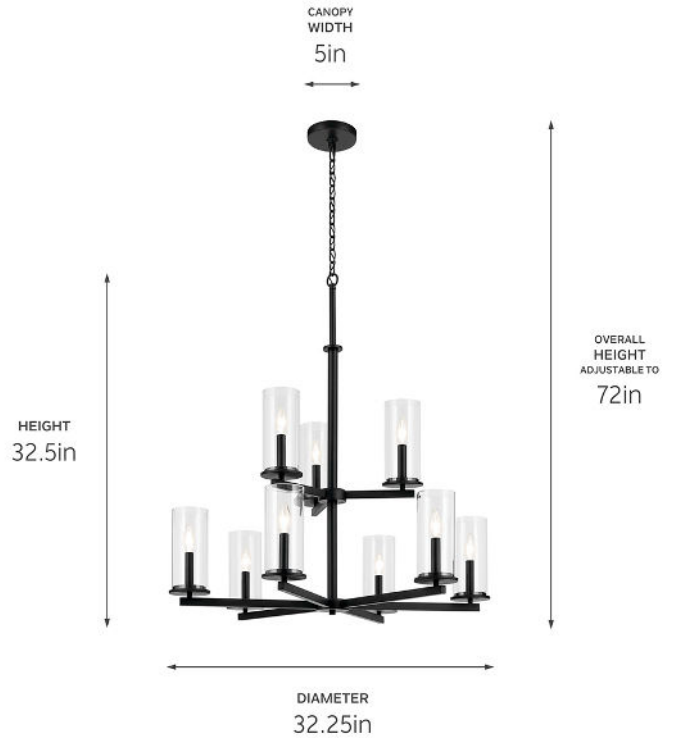

SPECIFICATIONS

Certifications/Qualifications

Prop65	No
Location Rating	Dry kichler.com/warranty

Dimensions

Height	32.5"
Overall Height	72"
Weight	15.3 LBS
Canopy Width	5"
Canopy Depth	1"
Chain/Stem Length	36"

Electrical

Input Voltage	120 V

Light Source

Light Source	Bulb
Lamp Included	Not Included
# Of Bulbs/LED Modules	9
Max Or Nominal Watt	60 W
Lamp Type	T9
Socket Type	E12 (Candelabra)
Dimmable	Yes
Dimmable Notes	Dimmable When Used With Dimmer Switch (sold Separately); When Using LED Bulbs, See Bulb Manufacturer Dimming Specifications.

Mounting/Installation

Interior/Exterior	Interior Product
Mounting Weight	10.35 LBS
Lead Wire Length	96
Wire Connectors	Wire Nuts

FIXTURE ATTRIBUTES

Housing/Glass

Primary Material	Steel
Shade Included	No

Product/Ordering Information

SKU	44014BK
Finish	Black
UPC	783927049078

Finishes

- Black
- Brushed Nickel
- Chrome
- Natural Brass
- Olde Bronze