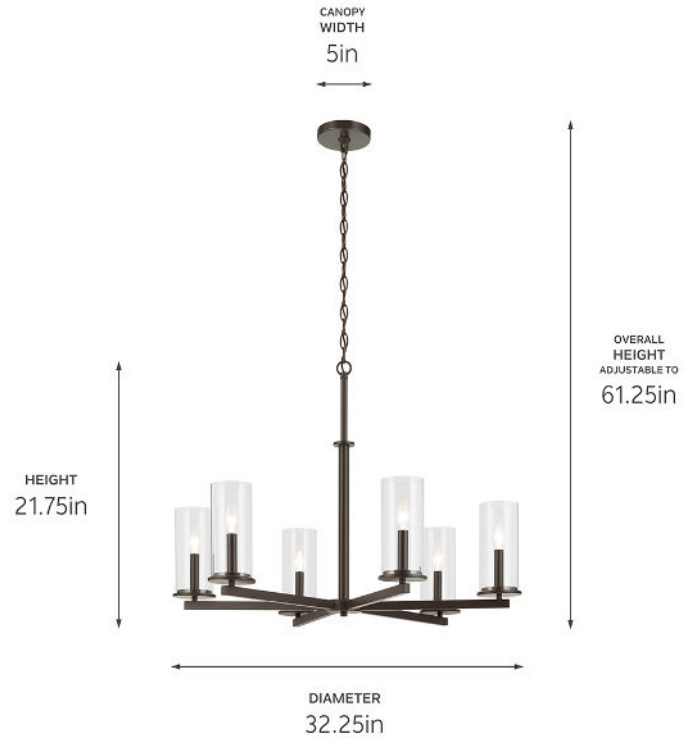

SPECIFICATIONS

Certifications/Qualifications

Prop65	No
Location Rating	Dry kichler.com/warranty

Dimensions

Height	21.75"
Overall Height	61.25"
Weight	11.2 LBS
Canopy Width	5"
Canopy Depth	1"
Chain/Stem Length	36"

Electrical

Input Voltage	120 V

Light Source

Light Source	Bulb
Lamp Included	Not Included
# Of Bulbs/LED Modules	6
Max Or Nominal Watt	60 W
Lamp Type	T9
Socket Type	E12 (Candelabra)
Dimmable	Yes
Dimmable Notes	Dimmable When Used With Dimmer Switch (sold Separately); When Using LED Bulbs, See Bulb Manufacturer Dimming Specifications.

Mounting/Installation

Interior/Exterior	Interior Product
Mounting Weight	7.9 LBS
Lead Wire Length	96
Wire Connectors	Wire Nuts

FIXTURE ATTRIBUTES

Housing/Glass

Primary Material	Steel
Shade Included	No

Product/Ordering Information

SKU	44013OZ
Finish	Olde Bronze
UPC	783927049023

Finishes

- Black
- Brushed Nickel
- Chrome
- Natural Brass
- Olde Bronze