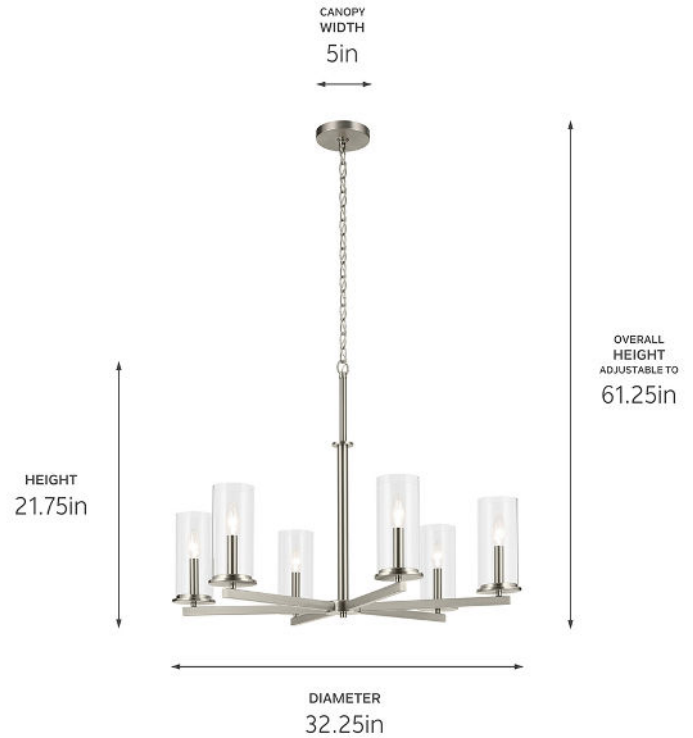

SPECIFICATIONS

Certifications/Qualifications

Prop65	No
Location Rating	Dry kichler.com/warranty

Dimensions

Height	21.75"
Overall Height	61.25"
Weight	11.2 LBS
Canopy Width	5"
Canopy Depth	1"
Chain/Stem Length	36"

Electrical

Input Voltage	120 V

Light Source

Light Source	Bulb
Lamp Included	Not Included
# Of Bulbs/LED Modules	6
Max Or Nominal Watt	60 W
Lamp Type	T9
Socket Type	E12 (Candelabra)
Dimmable	Yes
Dimmable Notes	Dimmable When Used With Dimmer Switch (sold Separately); When Using LED Bulbs, See Bulb Manufacturer Dimming Specifications.

Mounting/Installation

Interior/Exterior	Interior Product
Mounting Weight	7.9 LBS
Lead Wire Length	96
Wire Connectors	Wire Nuts

FIXTURE ATTRIBUTES

Housing/Glass

Primary Material	Steel
Shade Included	No

Product/Ordering Information

SKU	44013NI
Finish	Brushed Nickel
UPC	783927048958

Finishes

- Black
- Brushed Nickel
- Chrome
- Natural Brass
- Olde Bronze