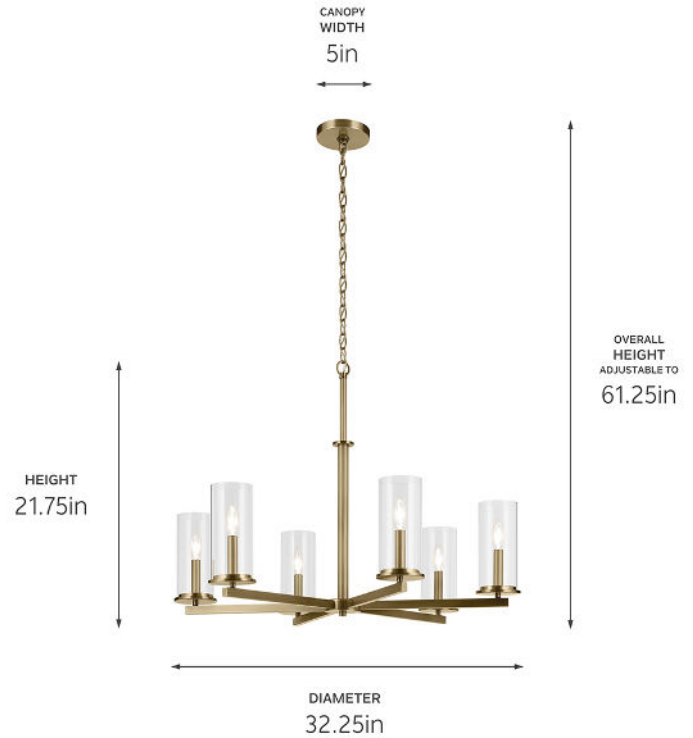

SPECIFICATIONS

Certifications/Qualifications

Prop65	Yes
Location Rating	Dry kichler.com/warranty

Dimensions

Height	21.75"
Overall Height	61.25"
Weight	11.2 LBS
Canopy Width	5"
Canopy Depth	1"
Chain/Stem Length	36"

Electrical

Input Voltage	120 V

Light Source

Light Source	Bulb
Lamp Included	Not Included
# Of Bulbs/LED Modules	6
Max Or Nominal Watt	60 W
Lamp Type	T9
Socket Type	E12 (Candelabra)
Dimmable	Yes
Dimmable Notes	Dimmable When Used With Dimmer Switch (sold Separately); When Using LED Bulbs, See Bulb Manufacturer Dimming Specifications.

Mounting/Installation

Interior/Exterior	Interior Product
Mounting Weight	7.9 LBS
Lead Wire Length	96
Wire Connectors	Wire Nuts

FIXTURE ATTRIBUTES

Housing/Glass

Primary Material	Steel
Shade Included	No

Product/Ordering Information

SKU	44013NBR
Finish	Natural Brass
UPC	783927049061

Finishes

- Black
- Brushed Nickel
- Chrome
- Natural Brass
- Olde Bronze