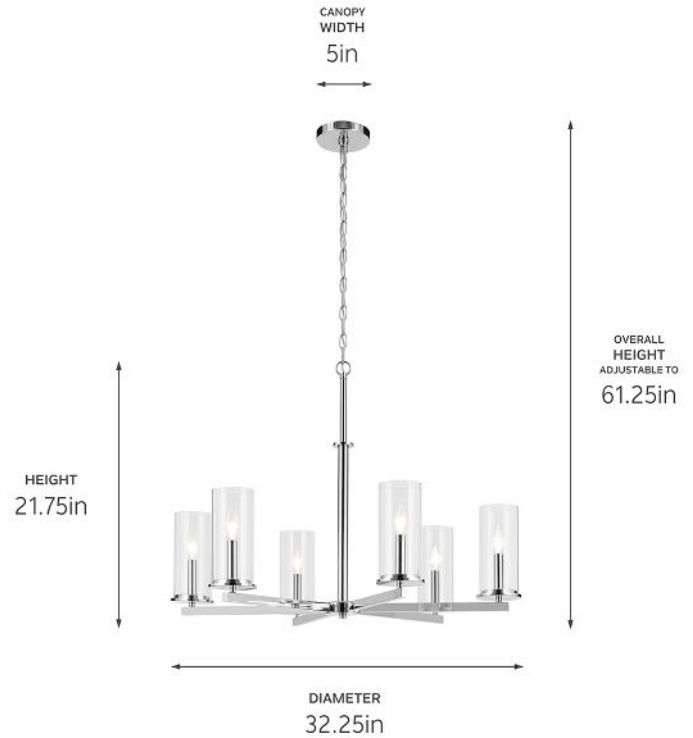

SPECIFICATIONS

Certifications/Qualifications

Prop65	No
Location Rating	Dry kichler.com/warranty

Dimensions

Height	21.75"
Overall Height	61.25"
Weight	11.2 LBS
Canopy Width	5"
Canopy Depth	1"
Chain/Stem Length	36"

Electrical

Input Voltage	120 V

Light Source

Light Source	Bulb
Lamp Included	Not Included
# Of Bulbs/LED Modules	6
Max Or Nominal Watt	60 W
Lamp Type	T9
Socket Type	E12 (Candelabra)
Dimmable	Yes
Dimmable Notes	Dimmable When Used With Dimmer Switch (sold Separately); When Using LED Bulbs, See Bulb Manufacturer Dimming Specifications.

Mounting/Installation

Interior/Exterior	Interior Product
Mounting Weight	7.9 LBS
Lead Wire Length	96
Wire Connectors	Wire Nuts

FIXTURE ATTRIBUTES

Housing/Glass

Primary Material	Steel
Shade Included	No

Product/Ordering Information

SKU	44013CH
Finish	Chrome
UPC	783927048972

Finishes

- Black
- Brushed Nickel
- Chrome
- Natural Brass
- Olde Bronze