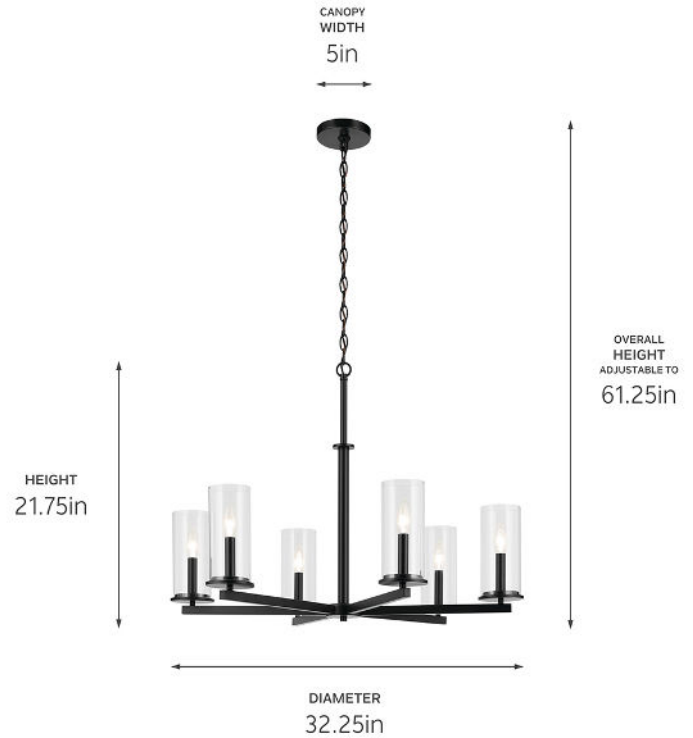

SPECIFICATIONS

Certifications/Qualifications

Prop65	No
Location Rating	Dry kichler.com/warranty

Dimensions

Height	21.75"
Overall Height	61.25"
Weight	11.2 LBS
Canopy Width	5"
Canopy Depth	1"
Chain/Stem Length	36"

Electrical

Input Voltage	120 V

Light Source

Light Source	Bulb
Lamp Included	Not Included
# Of Bulbs/LED Modules	6
Max Or Nominal Watt	60 W
Lamp Type	T9
Socket Type	E12 (Candelabra)
Dimmable	Yes
Dimmable Notes	Dimmable When Used With Dimmer Switch (sold Separately); When Using LED Bulbs, See Bulb Manufacturer Dimming Specifications.

Mounting/Installation

Interior/Exterior	Interior Product
Mounting Weight	7.9 LBS
Lead Wire Length	96
Wire Connectors	Wire Nuts

FIXTURE ATTRIBUTES

Housing/Glass

Primary Material	Steel
Shade Included	No

Product/Ordering Information

SKU	44013BK
Finish	Black
UPC	783927048927

Finishes

- Black
- Brushed Nickel
- Chrome
- Natural Brass
- Olde Bronze