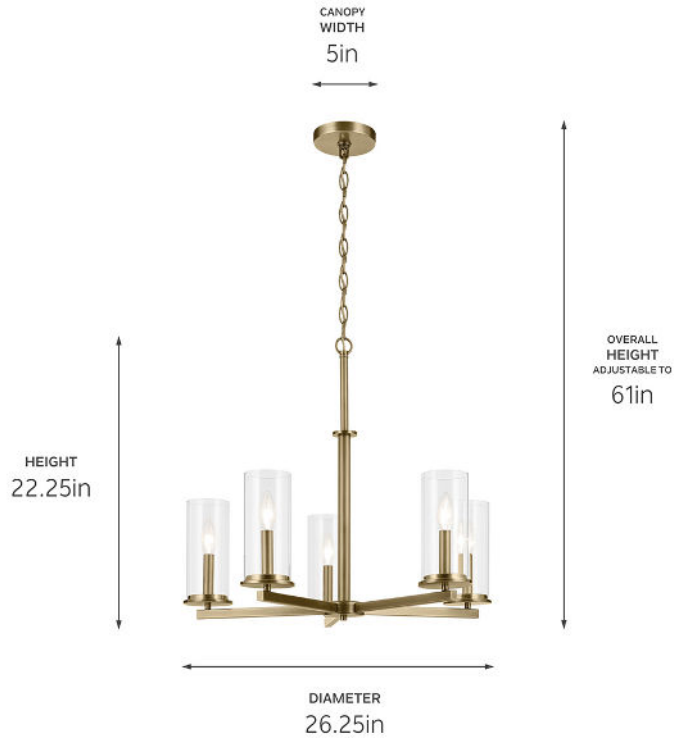

SPECIFICATIONS

Certifications/Qualifications

Prop65	Yes
Location Rating	Dry kichler.com/warranty

Dimensions

Height	22.25"
Overall Height	61"
Weight	10.5 LBS
Canopy Width	5"
Canopy Depth	1"
Chain/Stem Length	36"

Electrical

Input Voltage	120 V

Light Source

Light Source	Bulb
Lamp Included	Not Included
# Of Bulbs/LED Modules	5
Max Or Nominal Watt	60 W
Lamp Type	B
Socket Type	E12 (Candelabra)
Dimmable	Yes
Dimmable Notes	Dimmable When Used With Dimmer Switch (sold Separately); When Using LED Bulbs, See Bulb Manufacturer Dimming Specifications.

Mounting/Installation

Interior/Exterior	Interior Product
Mounting Weight	7 LBS
Lead Wire Length	96
Wire Connectors	Wire Nuts

FIXTURE ATTRIBUTES

Housing/Glass

Primary Material	Steel
Shade Included	No

Product/Ordering Information

SKU	43999NBR
Finish	Natural Brass
UPC	783927050616

Finishes

- Black
- Brushed Nickel
- Chrome
- Natural Brass
- Olde Bronze