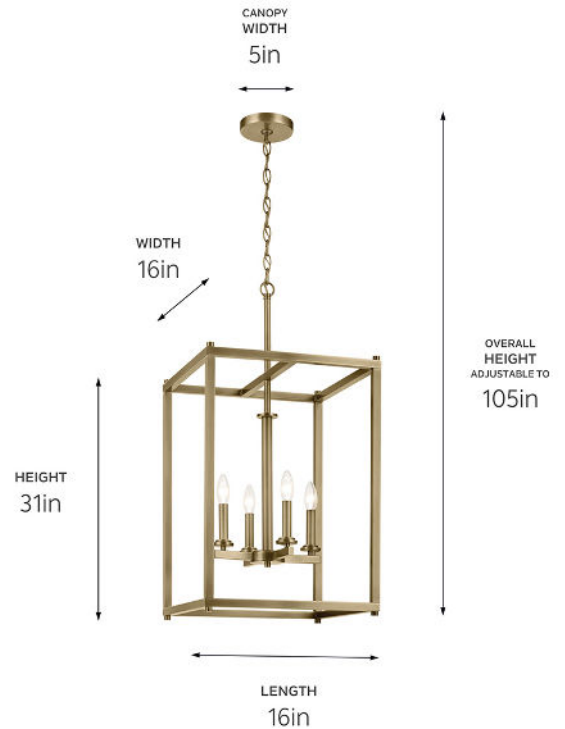

SPECIFICATIONS

Certifications/Qualifications

Prop65	Yes
Location Rating	Dry kichler.com/warranty

Dimensions

Height	31"
Overall Height	105"
Length	16"
Width	16"
Weight	12.5 LBS
Canopy Width	5"
Canopy Depth	1"
Chain/Stem Length	72"

Electrical

Input Voltage	120 V

Light Source

Light Source	Bulb
Lamp Included	Not Included
# Of Bulbs/LED Modules	4
Max Or Nominal Watt	60 W
Lamp Type	B
Socket Type	E12 (Candelabra)
Dimmable	Yes
Dimmable Notes	Dimmable When Used With Dimmer Switch (sold Separately); When Using LED Bulbs, See Bulb Manufacturer Dimming Specifications.

Mounting/Installation

Interior/Exterior	Interior Product
Mounting Weight	12.5 LBS
Lead Wire Length	120
Wire Connectors	Wire Nuts

FIXTURE ATTRIBUTES

Housing/Glass

Primary Material	Steel
Shade Included	No

Product/Ordering Information

SKU	43998NBR
Finish	Natural Brass
UPC	783927050609

Finishes

- Black
- Brushed Nickel
- Chrome
- Natural Brass
- Olde Bronze