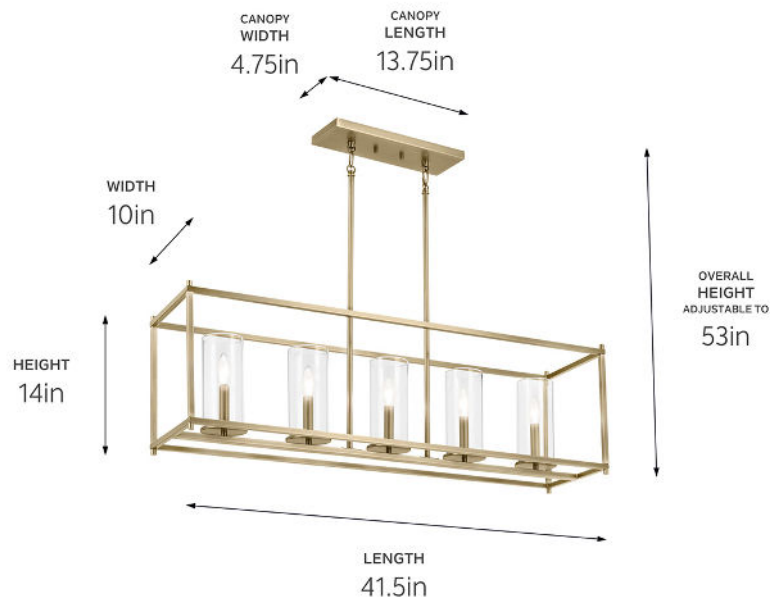

SPECIFICATIONS

Certifications/Qualifications

Prop65	Yes
Location Rating	Dry kichler.com/warranty

Dimensions

Height	13.5"
Overall Height	42"
Length	41.5"
Width	10"
Weight	16.24 LBS
Canopy Height	4.75"
Canopy Width	13.75"
Canopy Depth	1"

Electrical

Input Voltage	120 V

Light Source

Light Source	Bulb
Lamp Included	Not Included
# Of Bulbs/LED Modules	5
Max Or Nominal Watt	60 W
Lamp Type	B
Socket Type	E12 (Candelabra)
Dimmable	Yes
Dimmable Notes	Dimmable When Used With Dimmer Switch (sold Separately); When Using LED Bulbs, See Bulb Manufacturer Dimming Specifications.

Mounting/Installation

Interior/Exterior	Interior Product
Mounting Weight	14.14 LBS
Lead Wire Length	156
Wire Connectors	Wire Nuts

FIXTURE ATTRIBUTES

Housing/Glass

Primary Material	Steel
Shade Included	No

Product/Ordering Information

SKU	43995NBR
Finish	Natural Brass
UPC	783927050517

Finishes

- Black
- Brushed Nickel
- Chrome
- Natural Brass
- Olde Bronze

ALSO IN THIS FAMILY