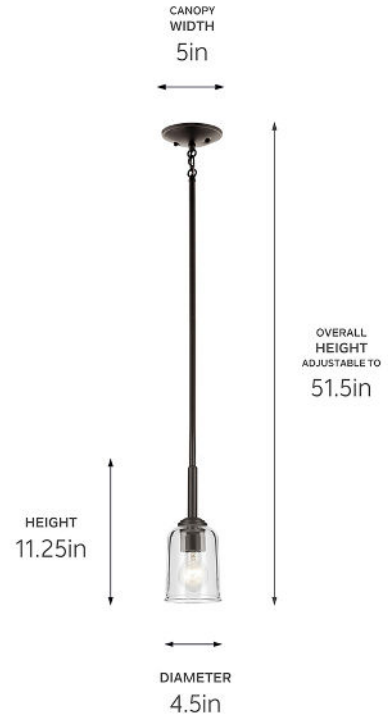

SPECIFICATIONS

Certifications/Qualifications

Prop65	No
Dark Sky Compliant	No
Location Rating	Dry kichler.com/warranty

Dimensions

Height	11.25"
Overall Height	51.5"
Weight	3.52 LBS
Canopy Width	5"
Canopy Depth	1.25"

Electrical

Input Voltage	120 V

Light Source

Light Source	Bulb
Lamp Included	Not Included
# Of Bulbs/LED Modules	1
Max Or Nominal Watt	100 W
Lamp Type	A19
Socket Type	E26 (Medium)
Dimmable	Yes
Dimmable Notes	Dimmable When Used With Dimmer Switch (sold Separately); When Using LED Bulbs, See Bulb Manufacturer Dimming Specifications.

Mounting/Installation

Interior/Exterior	Interior Product
Mounting Weight	1.98 LBS
Lead Wire Length	96
Wire Connectors	Wire Nuts

FIXTURE ATTRIBUTES

Housing/Glass

Primary Material	Steel
Shade Included	No
Max Stem Tilt	90 °

Product/Ordering Information

SKU	43674OZCLR
Finish	Olde Bronze
UPC	783927050548

Finishes

- Black
- Black
- Brushed Nickel
- Brushed Nickel
- Natural Brass
- Natural Brass
- Olde Bronze
- Olde Bronze

ALSO IN THIS FAMILY