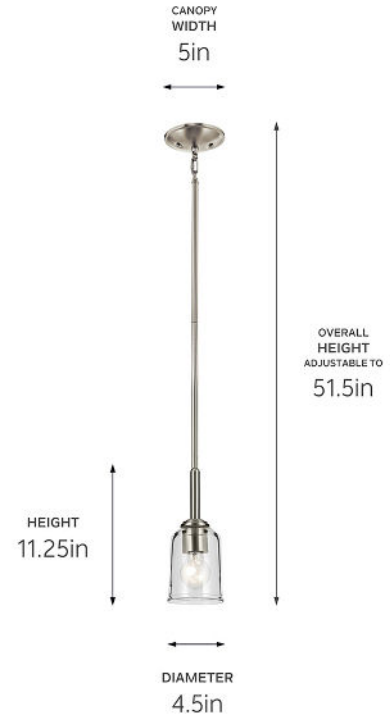

SPECIFICATIONS

Certifications/Qualifications

Prop65	No
Dark Sky Compliant	No
Location Rating	Dry
	kichler.com/warranty

Dimensions

Height	11.25"
Overall Height	51.5"
Weight	3.52 LBS
Canopy Width	5"
Canopy Depth	1.25"

Electrical

Input Voltage	120 V

Light Source

Light Source	Bulb
Lamp Included	Not Included
# Of Bulbs/LED Modules	1
Max Or Nominal Watt	100 W
Lamp Type	A19
Socket Type	E26 (Medium)
Dimmable	Yes
Dimmable Notes	Dimmable When Used With Dimmer Switch (sold Separately); When Using LED Bulbs, See Bulb Manufacturer Dimming Specifications.

Mounting/Installation

Interior/Exterior	Interior Product
Mounting Weight	1.98 LBS
Lead Wire Length	96
Wire Connectors	Wire Nuts

FIXTURE ATTRIBUTES

Housing/Glass

Primary Material	Steel
Shade Included	No
Max Stem Tilt	90 °

Product/Ordering Information

SKU	43674NICLR
Finish	Brushed Nickel
UPC	783927050531

Finishes

- Black
- Black
- Brushed Nickel
- Brushed Nickel
- Natural Brass
- Natural Brass
- Olde Bronze
- Olde Bronze

ALSO IN THIS FAMILY