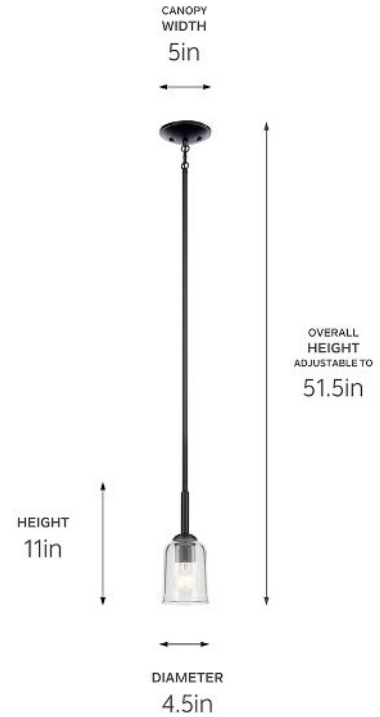

SPECIFICATIONS

Certifications/Qualifications

Prop65	No
Dark Sky Compliant	No
Location Rating	Dry kichler.com/warranty

Dimensions

Height	11.25"
Overall Height	51.5"
Weight	3.52 LBS
Canopy Width	5"
Canopy Depth	1.25"

Electrical

Input Voltage	120 V

Light Source

Light Source	Bulb
Lamp Included	Not Included
# Of Bulbs/LED Modules	1
Max Or Nominal Watt	100 W
Lamp Type	A19
Socket Type	E26 (Medium)
Dimmable	Yes
Dimmable Notes	Dimmable When Used With Dimmer Switch (sold Separately); When Using LED Bulbs, See Bulb Manufacturer Dimming Specifications.

Mounting/Installation

Interior/Exterior	Interior Product
Mounting Weight	1.98 LBS
Lead Wire Length	96
Wire Connectors	Wire Nuts

FIXTURE ATTRIBUTES

Housing/Glass

Primary Material	Steel
Shade Included	No
Max Stem Tilt	90 °

Product/Ordering Information

SKU	43674BKCLR
Finish	Black
UPC	783927050524

Finishes

- Black
- Black
- Brushed Nickel
- Brushed Nickel
- Natural Brass
- Natural Brass
- Olde Bronze
- Olde Bronze

ALSO IN THIS FAMILY