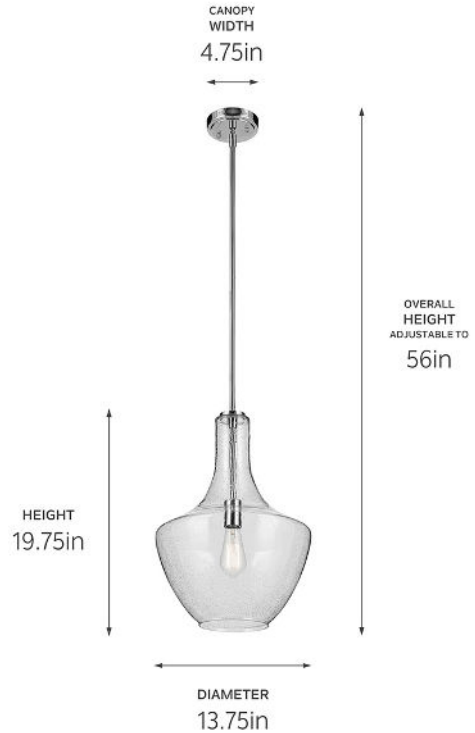

SPECIFICATIONS

Certifications/Qualifications

Prop65	No
Location Rating	Dry kichler.com/warranty

Dimensions

Height	19.75"
Overall Height	56"
Weight	5.9 LBS
Canopy Width	4.75"
Canopy Depth	1"

Electrical

Input Voltage	120 V
---------------	-------

Light Source

Light Source	Bulb
Lamp Included	Not Included
# Of Bulbs/LED Modules	1
Max Or Nominal Watt	100 W
Lamp Type	A19
Socket Type	E26 (Medium)
Dimmable	Yes

Mounting/Installation

Interior/Exterior	Interior Product
Mounting Weight	5.9 LBS
Lead Wire Length	114
Wire Connectors	Wire Nuts

FIXTURE ATTRIBUTES

Housing/Glass

Primary Material	Steel
Shade Included	No
Max Stem Tilt	90 °

Product/Ordering Information

SKU	42046CHCS
Finish	Chrome
UPC	783927049634

Finishes

- Black
- Black
- Brushed Nickel
- Brushed Nickel
- Chrome
- Chrome
- Natural Brass
- Natural Brass
- Olde Bronze
- Olde Bronze