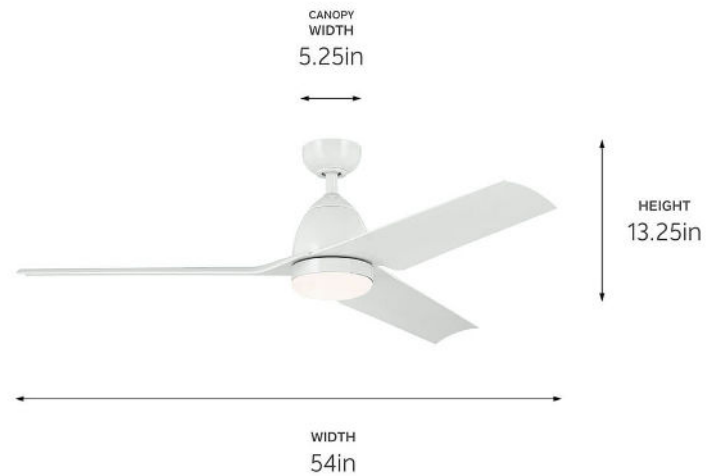

SPECIFICATIONS

Certifications/Qualifications

Location Rating	Wet kichler.com/warranty
Reese's Law	Yes

Dimensions

Height	13.25"
Weight	13.86 LBS

Electrical

Input Voltage	120 V
Battery Included	Yes

Light Source

Light Source	Integrated LED
Lamp Included	Integrated
# Of Bulbs/LED Modules	1
Max Or Nominal Watt	20 W
Lamp Type	Integrated
Dimmable	Yes
Dimmable Notes	Dimmable To Minimum 10%

Photometrics

Color Rendering Index	90
Color Temperature Range	3000 K
Initial Lumens	1600
Delivered Efficacy (Lumens/Watt)	80

Mounting/Installation

Interior/Exterior	Exterior Product
Mounting Style	Downrod
Mounting Weight	13.03 LBS
Lead Wire Length	78
Downrod Included	Yes

FIXTURE ATTRIBUTES

Housing/Glass

Primary Material	Steel
Diffuser Description	Etched Cased Opal
Shade Included	No

Product/Ordering Information

SKU	310254WH
Finish	White
UPC	783927044202

Finishes

Painted Brushed Nickel | Silver

Satin Black | Satin Black

White | White