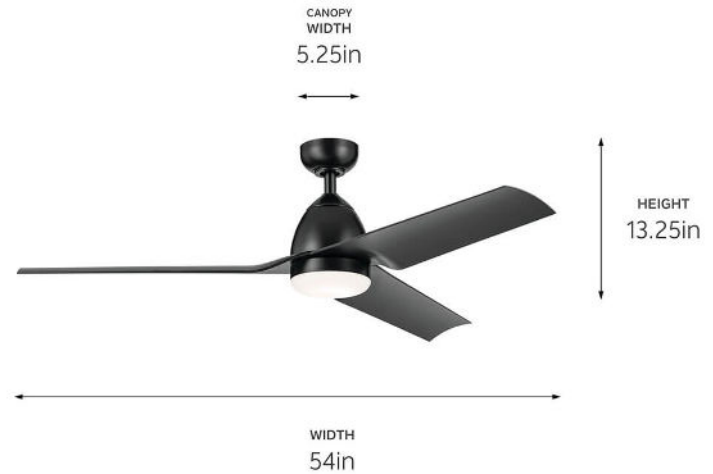

SPECIFICATIONS

Certifications/Qualifications

Location Rating	Wet kichler.com/warranty
Reese's Law	Yes

Dimensions

Height	13.25"
Weight	13.86 LBS

Electrical

Input Voltage	120 V
Battery Included	Yes

Light Source

Light Source	Integrated LED
Lamp Included	Integrated
# Of Bulbs/LED Modules	1
Max Or Nominal Watt	20 W
Lamp Type	Integrated
Dimmable	Yes
Dimmable Notes	Dimmable To Minimum 10%

Photometrics

Color Rendering Index	90
Color Temperature Range	3000 K
Initial Lumens	1600
Delivered Efficacy (Lumens/Watt)	80

Mounting/Installation

Interior/Exterior	Exterior Product
Mounting Style	Downrod
Mounting Weight	13.03 LBS
Lead Wire Length	78
Downrod Included	Yes

FIXTURE ATTRIBUTES

Housing/Glass

Primary Material	Steel
Diffuser Description	Etched Cased Opal
Shade Included	No

Product/Ordering Information

SKU	310254SBK
Finish	Satin Black
UPC	783927044189

Finishes

Painted Brushed Nickel | Silver

Satin Black | Satin Black

White | White

ALSO IN THIS FAMILY

310254NI

310254WH