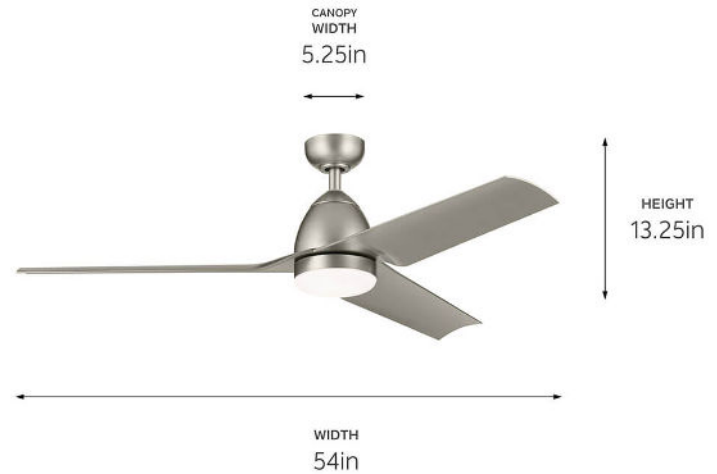

SPECIFICATIONS

Certifications/Qualifications

Location Rating	Wet kichler.com/warranty
Reese's Law	Yes

Dimensions

Height	13.25"
Weight	13.86 LBS

Electrical

Input Voltage	120 V
Battery Included	Yes

Light Source

Light Source	Integrated LED
Lamp Included	Integrated
# Of Bulbs/LED Modules	1
Max Or Nominal Watt	20 W
Lamp Type	Integrated
Dimmable	Yes
Dimmable Notes	Dimmable To Minimum 10%

Photometrics

Color Rendering Index	90
Color Temperature Range	3000 K
Initial Lumens	1600
Delivered Efficacy (Lumens/Watt)	80

Mounting/Installation

Interior/Exterior	Exterior Product
Mounting Style	Downrod
Mounting Weight	13.03 LBS
Lead Wire Length	78
Downrod Included	Yes

FIXTURE ATTRIBUTES

Housing/Glass

Primary Material	Steel
Diffuser Description	Etched Cased Opal
Shade Included	No

Product/Ordering Information

SKU	310254NI
Finish	Painted Brushed Nickel
UPC	783927044301

Finishes

Painted Brushed Nickel | Silver

Satin Black | Satin Black

White | White

ALSO IN THIS FAMILY

310254WH