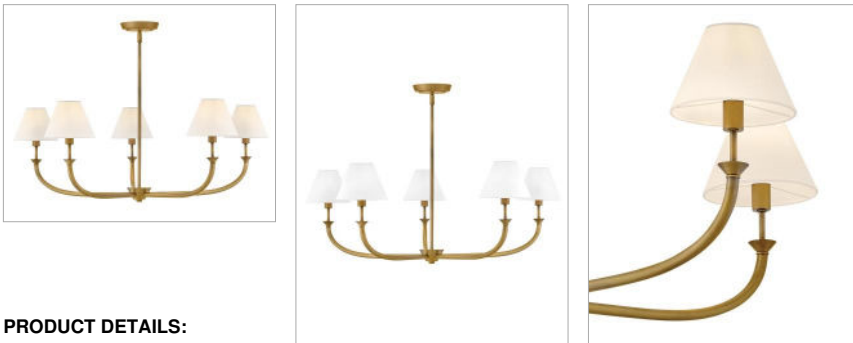

*Maximum achievable height with stems included.