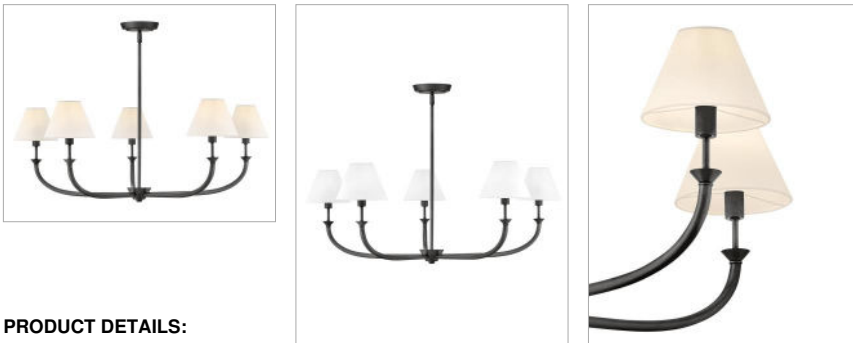

### LARGE FORMAL CHANDELIER

Inspired by traditional lighting styles, Greta complements its slim, contemporary silhouette with timeless details and classic finishes. Tapered, off-white linen shades softly diffuse light, filling your space with a warm ambiance.

DETAILS	
FINISH:	Blackened Brass
MATERIAL:	Steel
SHADE:	Off-White Linen
SLOPE DEGREE:	90
DIMMABLE:	YES - WITH DIMMABLE LAMP (NOT INCLUDED)

DIMENSIONS	
WIDTH:	36"
HEIGHT:	13"
WEIGHT:	6.5lb

LIGHT SOURCE	
LIGHT SOURCE:	Socketed
WATTAGE:	5-5w Cand. LED, 60w Equiv.
VOLTAGE:	120v

#### PRODUCT DETAILS:

- Suitable for use in dry (indoor) locations as defined by NEC and CEC. Meets United States UL Underwriters Laboratories & CSA Canadian Standards Association Product Safety Standards.
- Classic, elegant lines and timeless details enhance a traditional space
- This item may be hung on a sloped ceiling