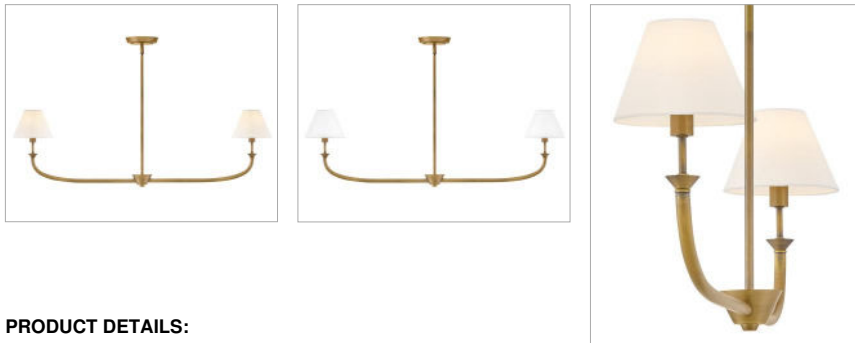

GRETA

45164HB

MEDIUM TWO LIGHT LINEAR

Inspired by traditional lighting styles, Greta complements its slim, contemporary silhouette with timeless details and classic finishes. Tapered, off-white linen shades softly diffuse light, filling your space with a warm ambiance.

DETAILS	
FINISH:	Heritage Brass
MATERIAL:	Steel
SHADE:	Off-White Linen
SLOPE DEGREE:	90
DIMMABLE:	YES - WITH DIMMABLE LAMP (NOT INCLUDED)

DIMENSIONS	
WIDTH:	41.3"
HEIGHT:	13"
DEPTH:	6.3
WEIGHT:	4lb

LIGHT SOURCE	
LIGHT SOURCE:	Socketed
WATTAGE:	2-5w Cand. LED, 60w Equiv.
VOLTAGE:	120v

MOUNTING	
CANOPY:	5.25" Dia.
LEAD WIRE:	1 X 120"
MAX HEIGHT:	36

SHIPPING	
CARTON LENGTH:	39
CARTON WIDTH:	12.3
CARTON HEIGHT:	12.5
CARTON WEIGHT:	7.5

PRODUCT DETAILS:

- Suitable for use in dry (indoor) locations as defined by NEC and CEC. Meets United States UL Underwriters Laboratories & CSA Canadian Standards Association Product Safety Standards.
- Classic, elegant lines and timeless details enhance a traditional space
- This item may be hung on a sloped ceiling