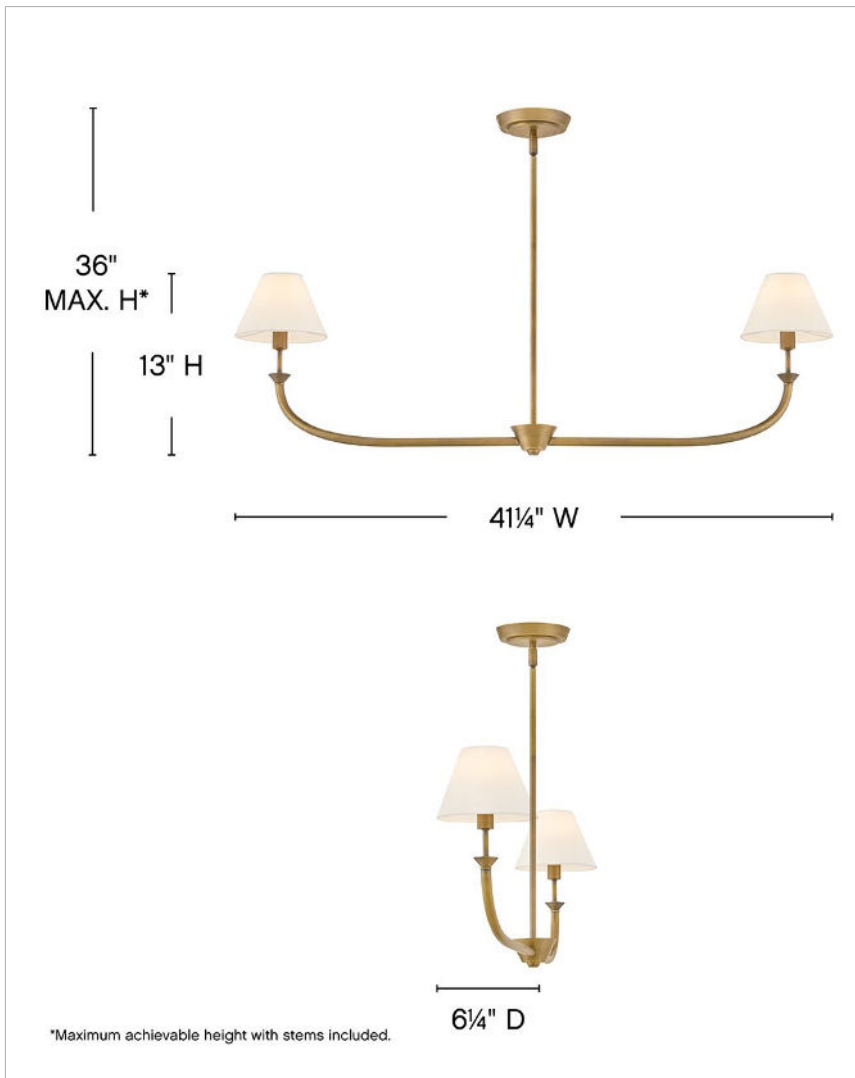

GRETA

45164HB

MEDIUM TWO LIGHT LINEAR

Inspired by traditional lighting styles, Greta complements its slim, contemporary silhouette with timeless details and classic finishes. Tapered, off-white linen shades softly diffuse light, filling your space with a warm ambiance.

DETAILS	
FINISH:	Heritage Brass
MATERIAL:	Steel
SHADE:	Off-White Linen
SLOPE DEGREE:	90
DIMMABLE:	YES - WITH DIMMABLE LAMP (NOT INCLUDED)

DIMENSIONS	
WIDTH:	41.3"
HEIGHT:	13"
DEPTH:	6.3
WEIGHT:	4lb

LIGHT SOURCE	
LIGHT SOURCE:	Socketed
WATTAGE:	2-5w Cand. LED, 60w Equiv.
VOLTAGE:	120v

MOUNTING	
CANOPY:	5.25" Dia.
LEAD WIRE:	1 X 120"
MAX HEIGHT:	36

SHIPPING	
CARTON LENGTH:	39
CARTON WIDTH:	12.3
CARTON HEIGHT:	12.5
CARTON WEIGHT:	7.5

PRODUCT DETAILS:

- Suitable for use in dry (indoor) locations as defined by NEC and CEC. Meets United States UL Underwriters Laboratories & CSA Canadian Standards Association Product Safety Standards.
- Classic, elegant lines and timeless details enhance a traditional space
- This item may be hung on a sloped ceiling