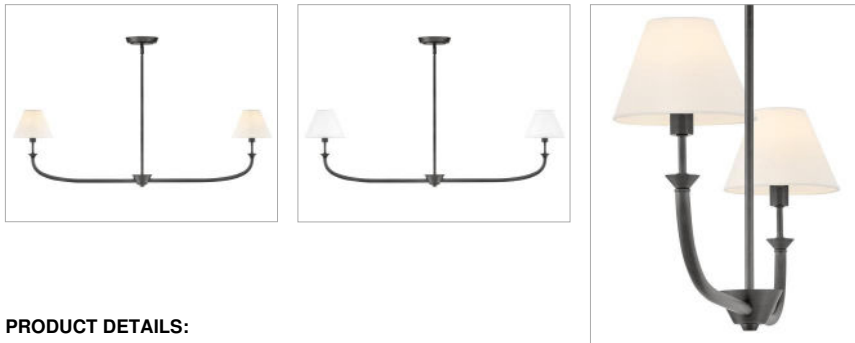

GRETA

45164BLB

MEDIUM TWO LIGHT LINEAR

Inspired by traditional lighting styles, Greta complements its slim, contemporary silhouette with timeless details and classic finishes. Tapered, off-white linen shades softly diffuse light, filling your space with a warm ambiance.

DETAILS	
FINISH:	Blackened Brass
MATERIAL:	Steel
SHADE:	Off-White Linen
SLOPE DEGREE:	90
DIMMABLE:	YES - WITH DIMMABLE LAMP (NOT INCLUDED)

DIMENSIONS	
WIDTH:	41.3"
HEIGHT:	13"
DEPTH:	6.3
WEIGHT:	4lb

LIGHT SOURCE	
LIGHT SOURCE:	Socketed
WATTAGE:	2-5w Cand. LED, 60w Equiv.
VOLTAGE:	120v

MOUNTING	
CANOPY:	5.25" Dia.
LEAD WIRE:	1 X 120"
MAX HEIGHT:	36

SHIPPING	
CARTON LENGTH:	39
CARTON WIDTH:	12.3
CARTON HEIGHT:	12.5
CARTON WEIGHT:	7.5

PRODUCT DETAILS:

- Suitable for use in dry (indoor) locations as defined by NEC and CEC. Meets United States UL Underwriters Laboratories & CSA Canadian Standards Association Product Safety Standards.
- Classic, elegant lines and timeless details enhance a traditional space
- This item may be hung on a sloped ceiling

HINKLEY

HINKLEY
33000 Pin Oak Parkway
Avon Lake, OH 44012

PHONE: (440) 653-5500
Toll Free: 1 (800) 446-5539

hinkley.com