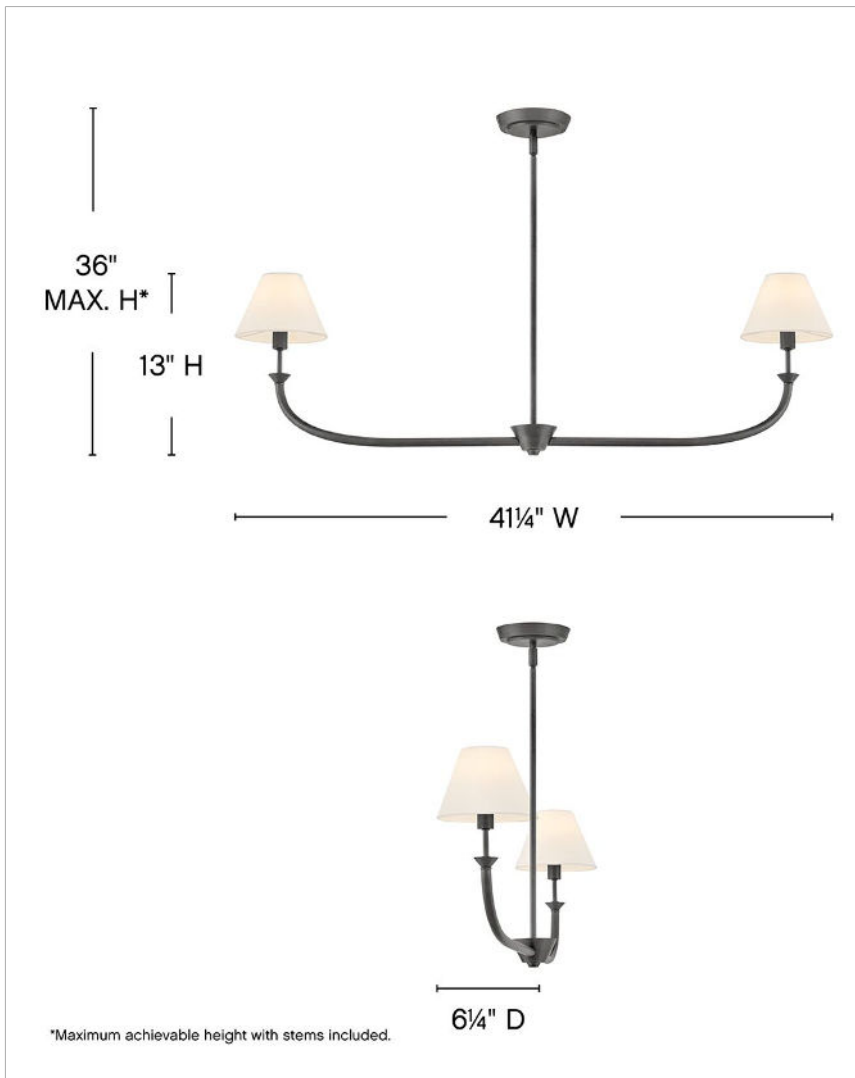

### MEDIUM TWO LIGHT LINEAR

Inspired by traditional lighting styles, Greta complements its slim, contemporary silhouette with timeless details and classic finishes. Tapered, off-white linen shades softly diffuse light, filling your space with a warm ambiance.

DETAILS	
FINISH:	Blackened Brass
MATERIAL:	Steel
SHADE:	Off-White Linen
SLOPE DEGREE:	90
DIMMABLE:	YES - WITH DIMMABLE LAMP (NOT INCLUDED)

DIMENSIONS	
WIDTH:	41.3"
HEIGHT:	13"
DEPTH:	6.3
WEIGHT:	4lb

LIGHT SOURCE	
LIGHT SOURCE:	Socketed
WATTAGE:	2-5w Cand. LED, 60w Equiv.
VOLTAGE:	120v

MOUNTING	
CANOPY:	5.25" Dia.
LEAD WIRE:	1 X 120"
MAX HEIGHT:	36

SHIPPING	
CARTON LENGTH:	39
CARTON WIDTH:	12.3
CARTON HEIGHT:	12.5
CARTON WEIGHT:	7.5