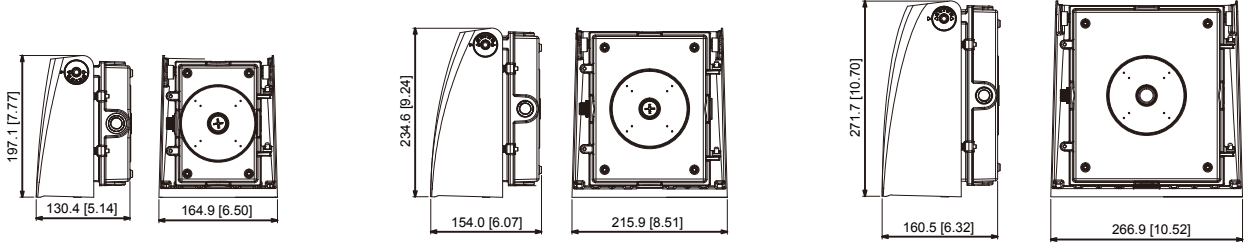

20W-40W

60W-80W

100W-120W

**PRODUCT DIMENSION**

Single CCT

**20W-40W**

**60W-120W**

**100W-120W**

**PACKING INFO**

Model No.	Product Dimension (mm&inch)	Product Weight (Kgs)		Carton Size (mm&inch)	Qty/ CTN	20GP/PCS	40HQ/PCS
		N.W/pc	G.W/pc				
WP17-20M	164.9x130.4x197.1 /6.50"x5.14"x7.77"			255x210x165 /10.03"x8.26"x6.49"	1	2744	6665
WP17-40M					1	2744	6665
WP17-60M	215.9x154x234.6 /8.51"x6.07"x9.24"			300x260x185 /11.81"x10.23"x7.28"	1	1716	4166
WP17-80M					1	1716	4166
WP17-100M					1	1716	4166
WP17-120M					1	1716	4166
WP17-100M	266.9x160.5x271.7 /10.52"x6.32"x10.70"			335x312x195 /13.18"x12.28"x7.67"	1	1230	2986
WP17-120M					1	1230	2986
WP17-20M-3CCT	164.9x130.4x197.1 /6.50"x5.14"x7.77"			255x210x165 /10.03"x8.26"x6.49"	1	2744	6665
WP17-40M-3CCT					1	2744	6665
WP17-60M-3CCT	215.9x154x234.6 /8.51"x6.07"x9.24"			300x260x185 /11.81"x10.23"x7.28"	1	1716	4166
WP17-80M-3CCT					1	1716	4166
WP17-100M-3CCT	266.9x160.5x271.7 /10.52"x6.32"x10.70"			335x312x195 /13.18"x12.28"x7.67"	1	1230	2986
WP17-120M-3CCT					1	1230	2986