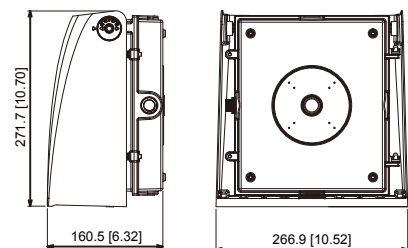

DC12V Photocell: dusk to dawn

Photocell: dusk to dawn

DC12V Motion sensor:  
Auto turn ON when feel movement

FEATURES:

Adjustable direction can be available from 0-90 degree

PRODUCT DIMENSION

CCT Selectable

20W-40W

60W-80W

100W-120W

**PRODUCT DIMENSION**

Single CCT

**20W-40W**

**60W-120W**

**100W-120W**

**PACKING INFO**

Model No.	Product Dimension (mm&inch)	Product Weight (Kgs)		Carton Size (mm&inch)	Qty/ CTN	20GP/PCS	40HQ/PCS
		N.W/pc	G.W/pc				
WP17-20M	164.9x130.4x197.1 /6.50"x5.14"x7.77"			255x210x165 /10.03"x8.26"x6.49"	1	2744	6665
WP17-40M					1	2744	6665
WP17-60M	215.9x154x234.6 /8.51"x6.07"x9.24"			300x260x185 /11.81"x10.23"x7.28"	1	1716	4166
WP17-80M					1	1716	4166
WP17-100M					1	1716	4166
WP17-120M					1	1716	4166
WP17-100M	266.9x160.5x271.7 /10.52"x6.32"x10.70"			335x312x195 /13.18"x12.28"x7.67"	1	1230	2986
WP17-120M					1	1230	2986
WP17-20M-3CCT	164.9x130.4x197.1 /6.50"x5.14"x7.77"			255x210x165 /10.03"x8.26"x6.49"	1	2744	6665
WP17-40M-3CCT					1	2744	6665
WP17-60M-3CCT	215.9x154x234.6 /8.51"x6.07"x9.24"			300x260x185 /11.81"x10.23"x7.28"	1	1716	4166
WP17-80M-3CCT					1	1716	4166
WP17-100M-3CCT	266.9x160.5x271.7 /10.52"x6.32"x10.70"			335x312x195 /13.18"x12.28"x7.67"	1	1230	2986
WP17-120M-3CCT					1	1230	2986