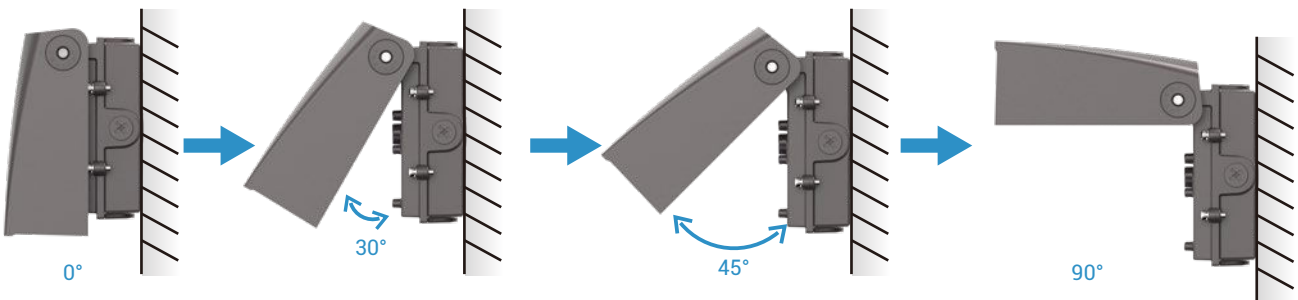

DC12V Photocell: dusk to dawn

Photocell: dusk to dawn

DC12V Motion sensor:  
Auto turn ON when feel movement

FEATURES:

Adjustable direction can be available from 0-90 degree

PRODUCT DIMENSION

CCT Selectable