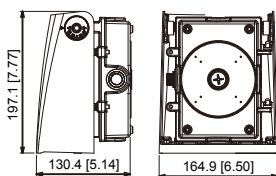

DC12V Photocell: dusk to dawn

Photocell: dusk to dawn

DC12V Motion sensor:  
Auto turn ON when feel movement

FEATURES:

Adjustable direction can be available from 0-90 degree

PRODUCT DIMENSION

CCT Selectable

20W-40W

60W-80W

100W-120W

**PRODUCT DIMENSION**

Single CCT

**20W-40W**

**60W-120W**

**100W-120W**

**PACKING INFO**

Model No.	Product Dimension (mm&inch)	Product Weight (Kgs)		Carton Size (mm&inch)	Qty/ CTN	20GP/PCS	40HQ/PCS
		N.W/pc	G.W/pc				
WP17-20M	164.9x130.4x197.1 /6.50"x5.14"x7.77"			255x210x165 /10.03"x8.26"x6.49"	1	2744	6665
WP17-40M					1	2744	6665
WP17-60M	215.9x154x234.6 /8.51"x6.07"x9.24"			300x260x185 /11.81"x10.23"x7.28"	1	1716	4166
WP17-80M					1	1716	4166
WP17-100M					1	1716	4166
WP17-120M					1	1716	4166
WP17-100M	266.9x160.5x271.7 /10.52"x6.32"x10.70"			335x312x195 /13.18"x12.28"x7.67"	1	1230	2986
WP17-120M					1	1230	2986
WP17-20M-3CCT	164.9x130.4x197.1 /6.50"x5.14"x7.77"			255x210x165 /10.03"x8.26"x6.49"	1	2744	6665
WP17-40M-3CCT					1	2744	6665
WP17-60M-3CCT	215.9x154x234.6 /8.51"x6.07"x9.24"			300x260x185 /11.81"x10.23"x7.28"	1	1716	4166
WP17-80M-3CCT					1	1716	4166
WP17-100M-3CCT	266.9x160.5x271.7 /10.52"x6.32"x10.70"			335x312x195 /13.18"x12.28"x7.67"	1	1230	2986
WP17-120M-3CCT					1	1230	2986