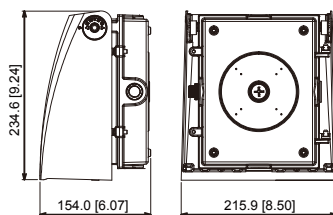

DC12V Photocell: dusk to dawn

Photocell: dusk to dawn

DC12V Motion sensor:  
Auto turn ON when feel movement

FEATURES:

Adjustable direction can be available from 0-90 degree

PRODUCT DIMENSION

CCT Selectable

20W-40W

60W-80W

100W-120W

**PRODUCT DIMENSION**

Single CCT

**20W-40W**

**60W-120W**

**100W-120W**

**PACKING INFO**

Model No.	Product Dimension (mm&inch)	Product Weight (Kgs)		Carton Size (mm&inch)	Qty/ CTN	20GP/PCS	40HQ/PCS
		N.W/pc	G.W/pc				
WP17-20M	164.9x130.4x197.1 /6.50"x5.14"x7.77"			255x210x165 /10.03"x8.26"x6.49"	1	2744	6665
WP17-40M					1	2744	6665
WP17-60M	215.9x154x234.6 /8.51"x6.07"x9.24"			300x260x185 /11.81"x10.23"x7.28"	1	1716	4166
WP17-80M					1	1716	4166
WP17-100M					1	1716	4166
WP17-120M					1	1716	4166
WP17-100M	266.9x160.5x271.7 /10.52"x6.32"x10.70"			335x312x195 /13.18"x12.28"x7.67"	1	1230	2986
WP17-120M					1	1230	2986
WP17-20M-3CCT	164.9x130.4x197.1 /6.50"x5.14"x7.77"			255x210x165 /10.03"x8.26"x6.49"	1	2744	6665
WP17-40M-3CCT					1	2744	6665
WP17-60M-3CCT	215.9x154x234.6 /8.51"x6.07"x9.24"			300x260x185 /11.81"x10.23"x7.28"	1	1716	4166
WP17-80M-3CCT					1	1716	4166
WP17-100M-3CCT	266.9x160.5x271.7 /10.52"x6.32"x10.70"			335x312x195 /13.18"x12.28"x7.67"	1	1230	2986
WP17-120M-3CCT					1	1230	2986