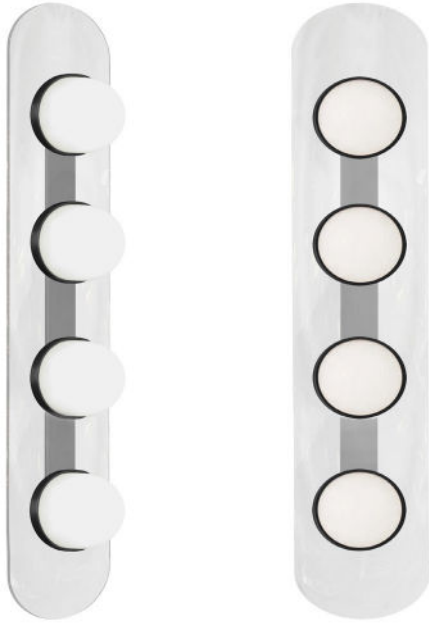

VLM-2840LEDW-MB-CLR - 40W Vanity, MB w/ CLR Glass

1380(Delivered)

40W Vanity Matte Black with Clear Glass

Height	5.5	No. of Bulbs	4
Width/Length	27.5	LED Compatible	Integrated LED
Depth	3.75	Total Wattage	40
Weight	12		
Body Material	Glass	Second Material	Metal
Finish/Color	Clear	Second Finish/Color	Matte Black
Type of Finish	Bubbly	Second Type of Finish	Painted
Bulb 1 Amount	4	Rated For Voltage	Damp 120V
Bulb 1 Base Type	AC LED	Approval	cUL or equivalent
Bulb 1 Max Watt.	10	Warranty	3 Years Limited
Bulb 1 Included	Yes	Instal Position	Wall
Bulb 1 Lumens	3780(Initial) 1380(Delivered)		
Bulb 1 CRI	90+		