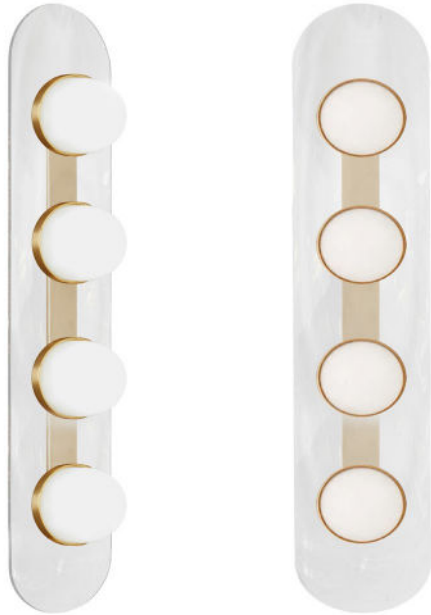

VLM-2840LEDW-AGB-CLR - 40W Vanity, AGB w/ CLR Glass

1380(Delivered)

40W Vanity Aged Brass with Clear Glass

Height	5.5	No. of Bulbs	4
Width/Length	27.5	LED Compatible	Integrated LED
Depth	3.75	Total Wattage	40
Weight	12		
Body Material	Glass	Second Material	Metal
Finish/Color	Clear	Second Finish/Color	Aged Brass
Type of Finish	Bubbly	Second Type of Finish	Electroplated
Bulb 1 Amount	4	Rated For Voltage	Damp 120V
Bulb 1 Base Type	AC LED	Approval	cUL or equivalent
Bulb 1 Max Watt.	10	Warranty	3 Years Limited
Bulb 1 Included	Yes	Instal Position	Wall
Bulb 1 Lumens	3780(Initial) 1380(Delivered)		
Bulb 1 CRI	90+		