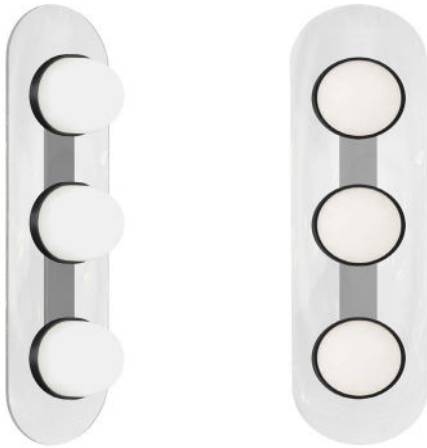

VLM-2030LEDW-MB-CLR - 30W Vanity, MB w/ CLR Glass

135(Delivered)

30W Vanity Matte Black with Clear Glass

Height	5.5	No. of Bulbs	3
Width/Length	20	LED Compatible	Integrated LED
Depth	3.75	Total Wattage	30
Weight	10		
Body Material	Glass	Second Material	Metal
Finish/Color	Clear	Second Finish/Color	Matte Black
Type of Finish	Bubbly	Second Type of Finish	Painted
Bulb 1 Amount	3	Rated For Voltage	Damp 120V
Bulb 1 Base Type	AC LED	Approval	cUL or equivalent
Bulb 1 Max Watt.	10	Warranty	3 Years Limited
Bulb 1 Included	Yes	Instal Position	Wall
Bulb 1 Lumens	2835(Initial) 1035(Delivered)		
Bulb 1 CRI	90+		