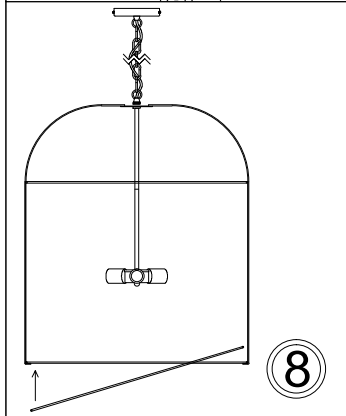

8

Bulb/ Ampoule:
3x Max 60W E26 Base
(Not Included/ Non Inclus)