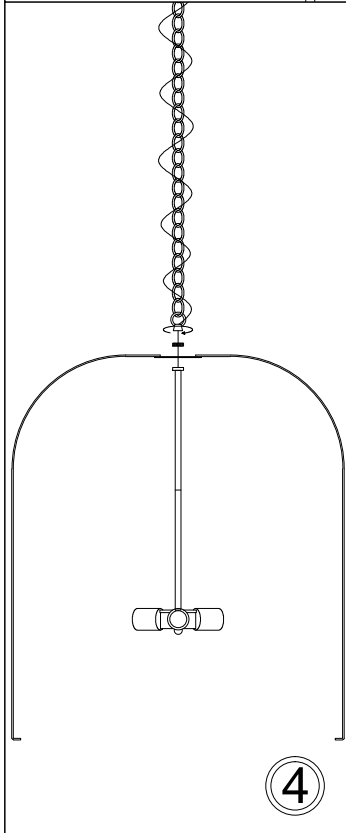

QCY-221P

1

2

3

4

5

6

7

8

Bulb/ Ampoule:
3x Max 60W E26 Base
(Not Included/ Non Inclus)