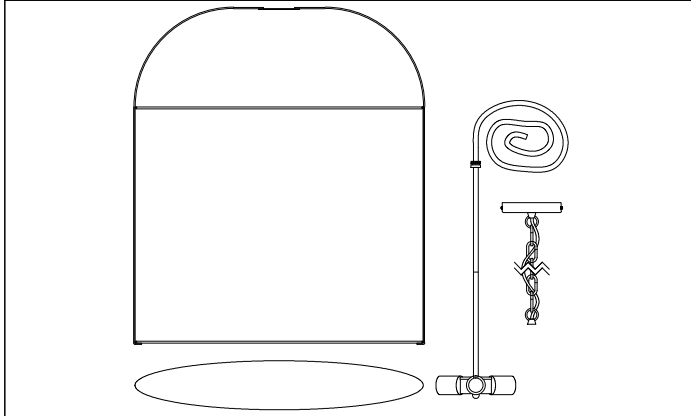

QCY-221P

1

2

3

4

5

6

7

8

Bulb/ Ampoule:
3x Max 60W E26 Base
(Not Included/ Non Inclus)