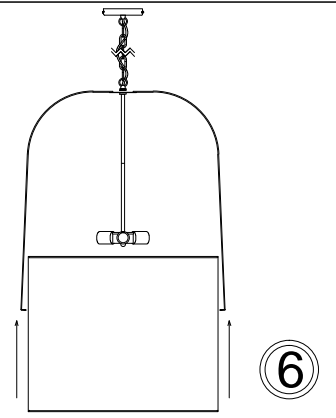

QCY-221P

1

2

3

4

5

6

7

8

Bulb/ Ampoule:
3x Max 60W E26 Base
(Not Included/ Non Inclus)