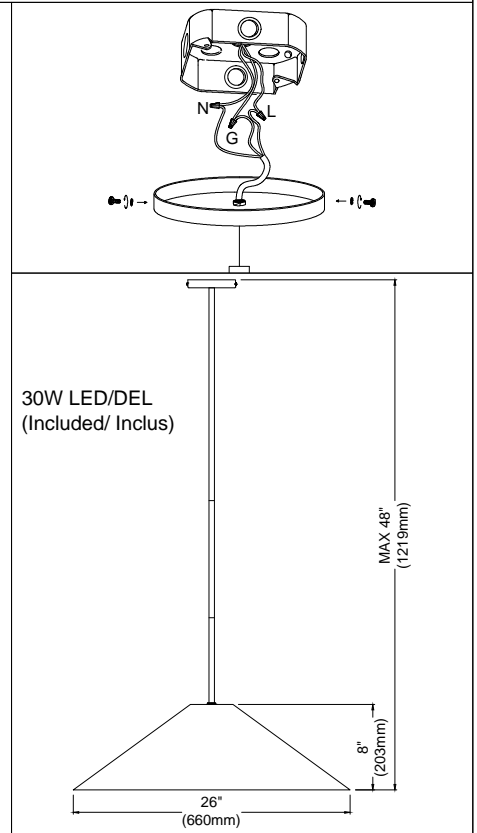

PAD-2630P

1

2

3

4

5

30W LED/DEL
(Included/ Inclus)

MAX 48"
(1219mm)

8"
(203mm)

26"
(660mm)

6