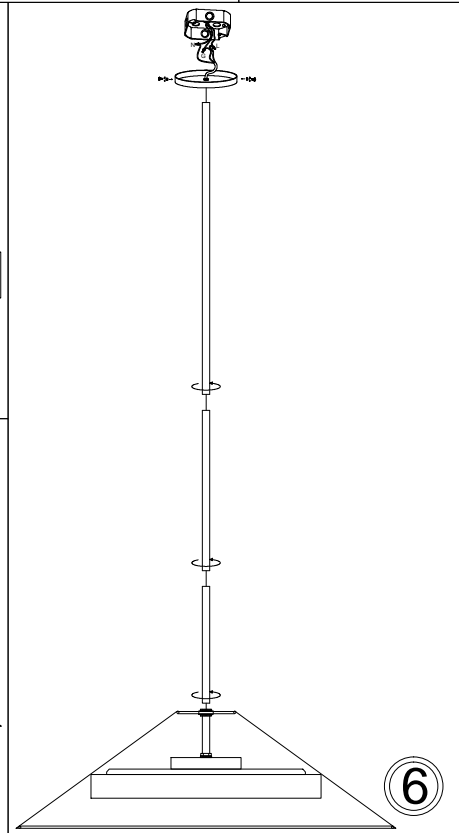

PAD-2630P

1

2

3

4

5

30W LED/DEL
(Included/ Inclus)

MAX 48"
(1219mm)

8"
(203mm)

26"
(660mm)

6