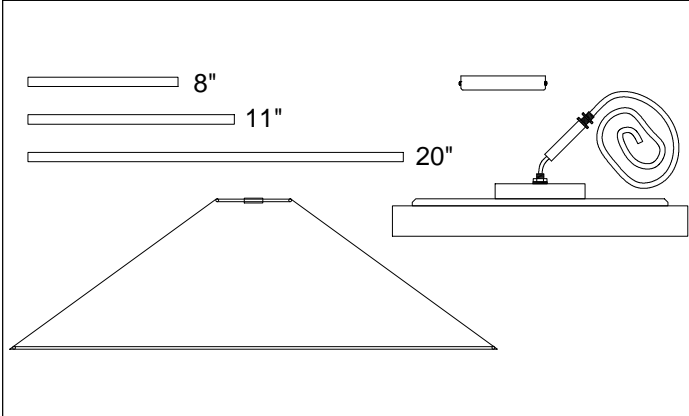

PAD-2630P

1

2

3

4

5

30W LED/DEL
(Included/ Inclus)

MAX 48"
(1219mm)

8"
(203mm)

26"
(660mm)

6