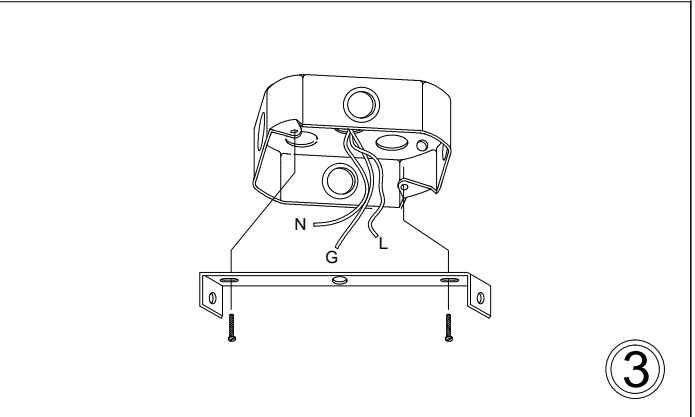

PAD-2630P

1

2

3

4

5

30W LED/DEL
(Included/ Inclus)

MAX 48"
(1219mm)

8"
(203mm)

26"
(660mm)

6