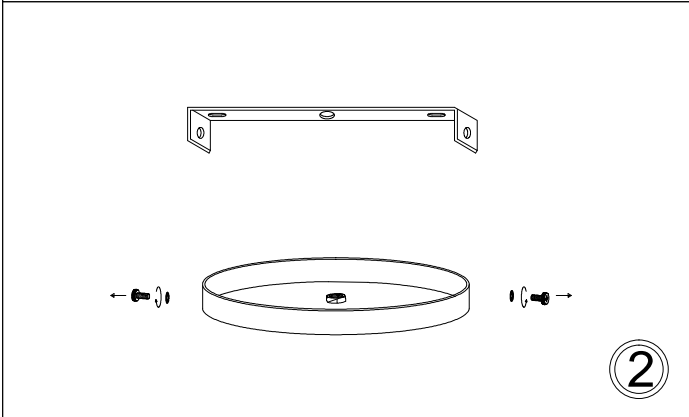

PAD-2630P

1

2

3

4

5

30W LED/DEL
(Included/ Inclus)

MAX 48"
(1219mm)

8"
(203mm)

26"
(660mm)

6