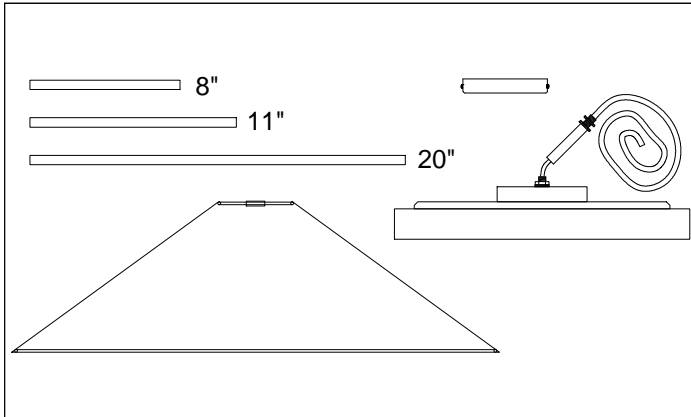

# PAD-2630P

1

2

3

4

5

30W LED/DEL  
(Included/ Inclus)

MAX 48"  
(1219mm)

8"  
(203mm)

26"  
(660mm)

6