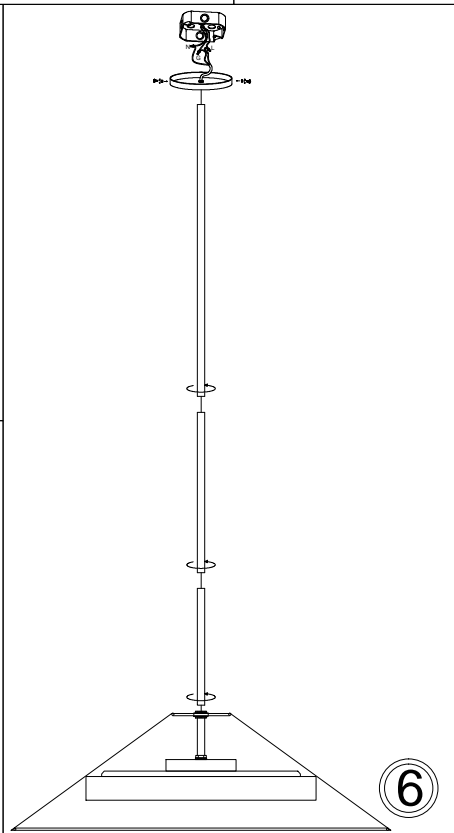

# PAD-2630P

1

2

3

4

5

30W LED/DEL  
(Included/ Inclus)

MAX 48"  
(1219mm)

8"  
(203mm)

26"  
(660mm)

6