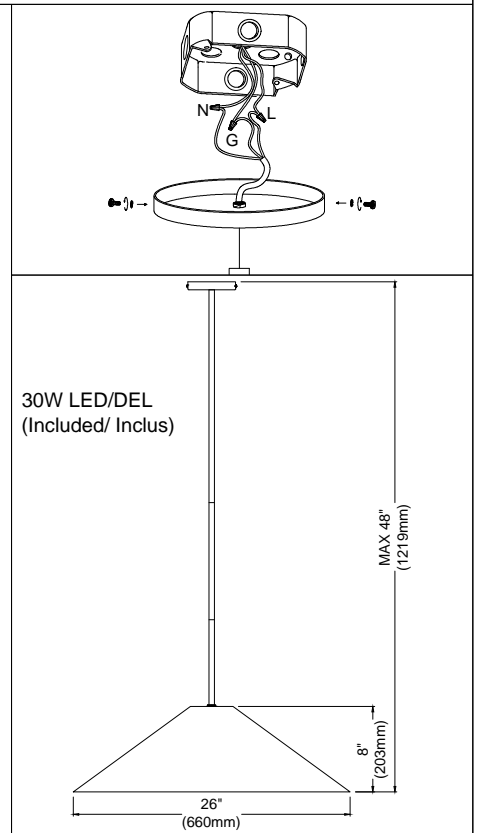

# PAD-2630P

1

2

3

4

5

30W LED/DEL  
(Included/ Inclus)

MAX 48"  
(1219mm)

8"  
(203mm)

26"  
(660mm)

6