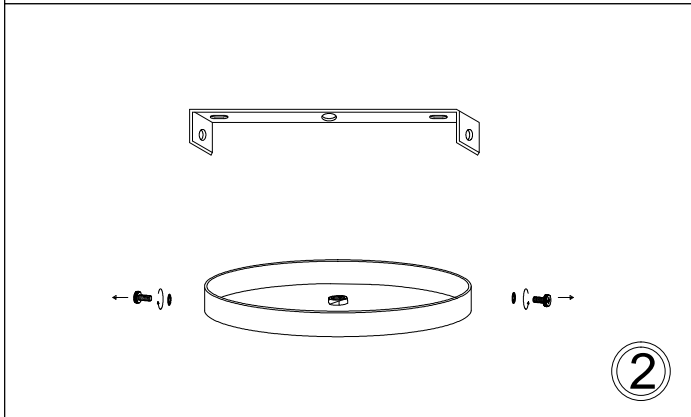

# PAD-2630P

1

2

3

4

5

30W LED/DEL  
(Included/ Inclus)

MAX 48"  
(1219mm)

8"  
(203mm)

26"  
(660mm)

6