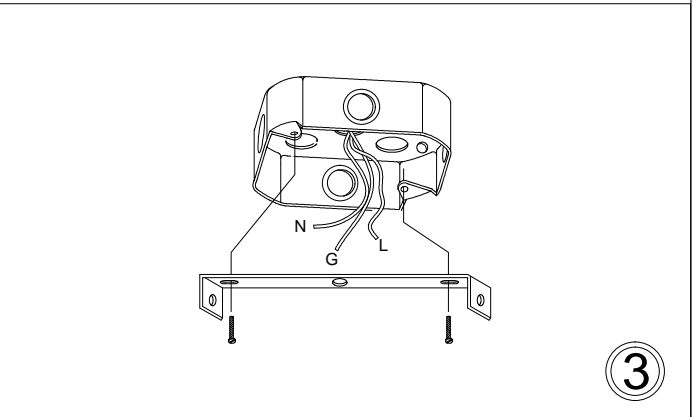

# PAD-2630P

1

2

3

4

5

30W LED/DEL  
(Included/ Inclus)

MAX 48"  
(1219mm)

8"  
(203mm)

26"  
(660mm)

6