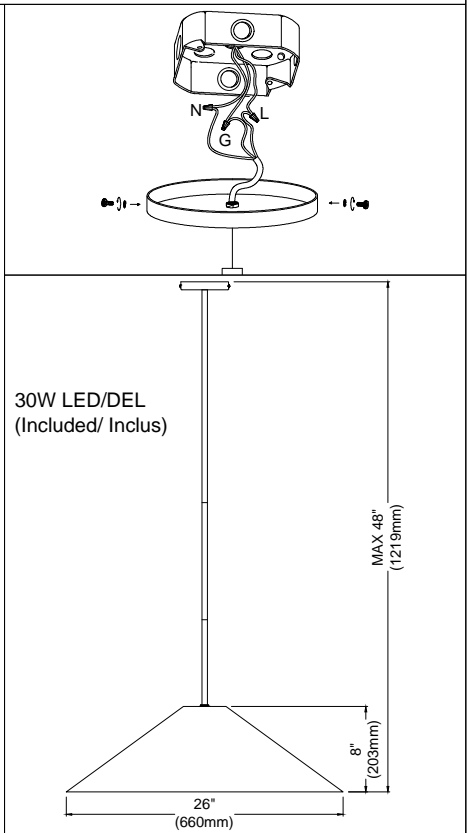

# PAD-2630P

1

2

3

4

5

30W LED/DEL  
(Included/ Inclus)

MAX 48"  
(1219mm)

8"  
(203mm)

26"  
(660mm)