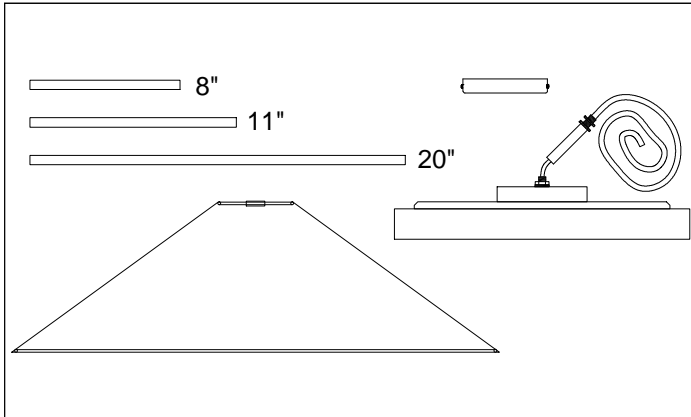

# PAD-2630P

1

2

3

4

5

30W LED/DEL  
(Included/ Inclus)

MAX 48"  
(1219mm)

8"  
(203mm)

26"  
(660mm)