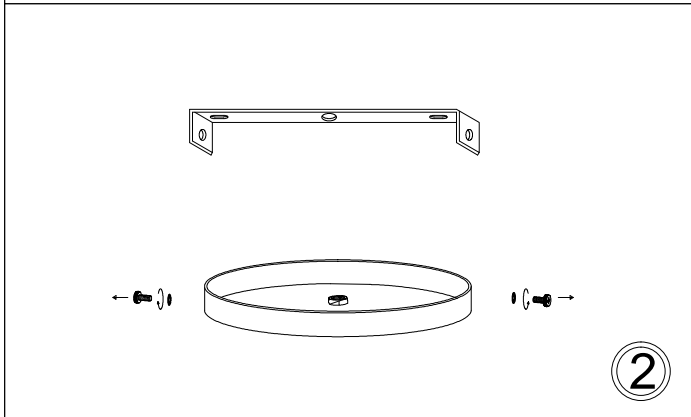

# PAD-2630P

1

2

3

4

5

30W LED/DEL  
(Included/ Inclus)

MAX 48"  
(1219mm)

8"  
(203mm)

26"  
(660mm)