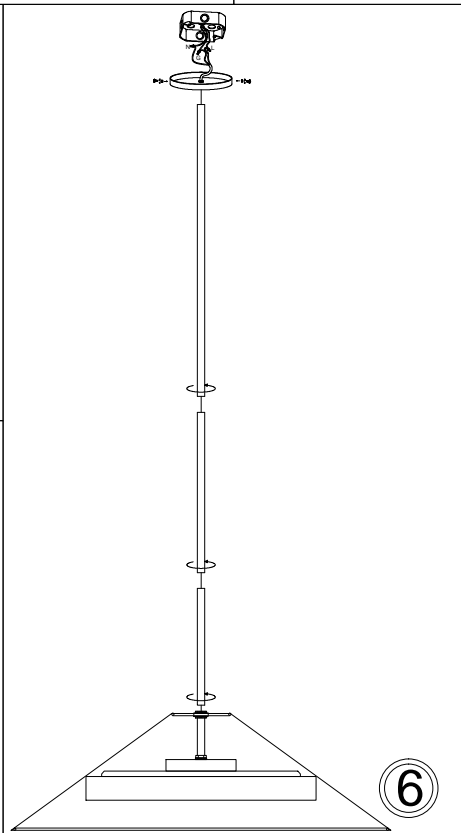

# PAD-2630P

1

2

3

4

5

30W LED/DEL  
(Included/ Inclus)

MAX 48"  
(1219mm)

8"  
(203mm)

26"  
(660mm)