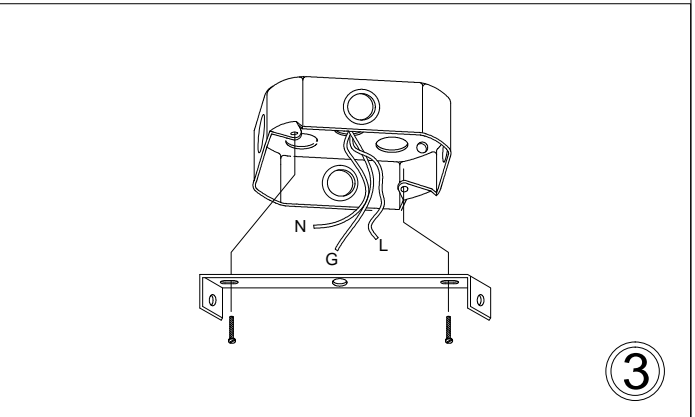

# PAD-2630P

1

2

3

4

5

30W LED/DEL  
(Included/ Inclus)

MAX 48"  
(1219mm)

8"  
(203mm)

26"  
(660mm)