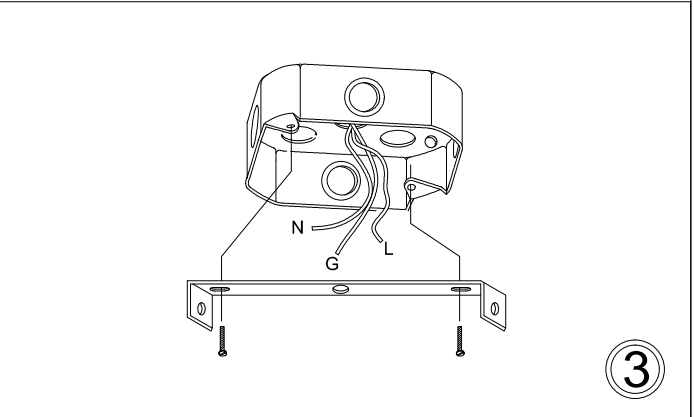

HEL-304P

1

2

3

4

5

6

Bulbs/ Ampoules:
4x Max 60W
E26 Base
(Not Included/
Non Inclus)