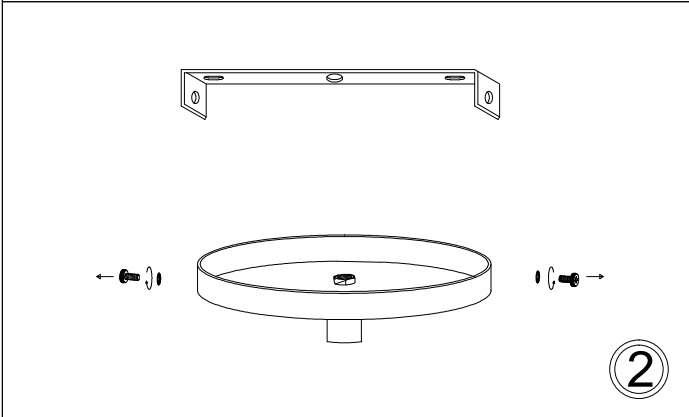

HEL-304P

1

2

3

4

5

6

Bulbs/ Ampoules:
4x Max 60W
E26 Base
(Not Included/
Non Inclus)