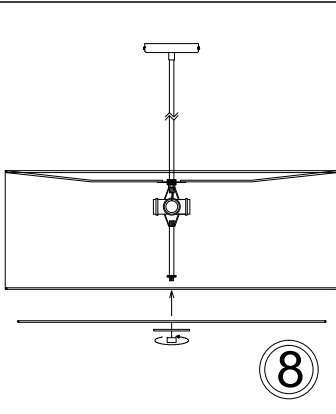

HEL-304P

1

2

3

4

5

6

Bulbs/ Ampoules:
4x Max 60W
E26 Base
(Not Included/
Non Inclus)

7

8