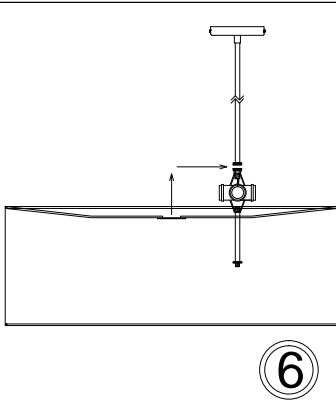

HEL-304P

1

2

3

4

5

6

Bulbs/ Ampoules:
4x Max 60W
E26 Base
(Not Included/
Non Inclus)