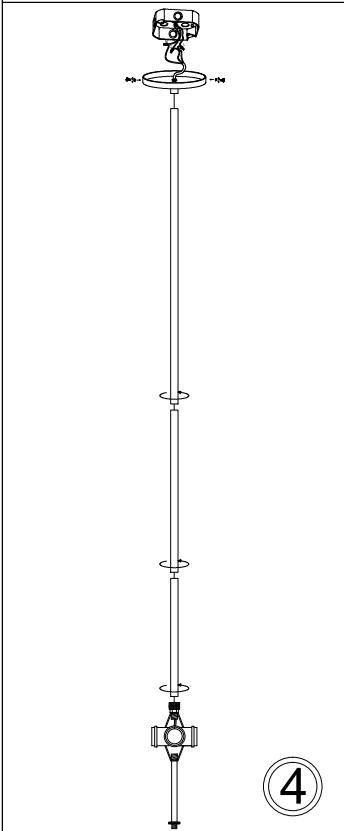

HEL-304P

1

2

3

4

5

6

Bulbs/ Ampoules:
4x Max 60W
E26 Base
(Not Included/
Non Inclus)