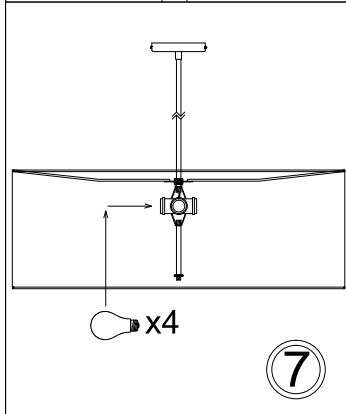

HEL-304P

1

2

3

4

5

6

Bulbs/ Ampoules:
4x Max 60W
E26 Base
(Not Included/
Non Inclus)