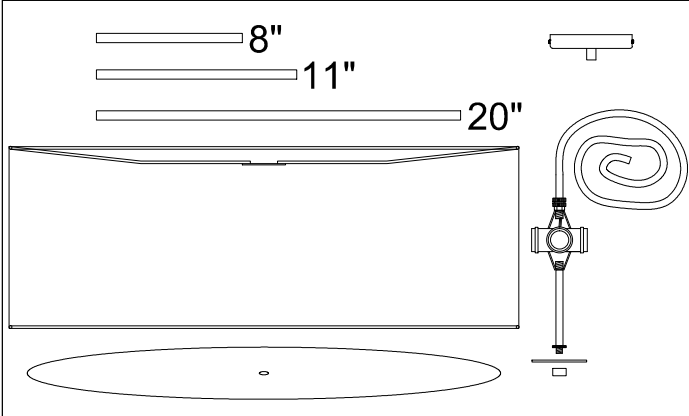

HEL-304P

1

2

3

4

5

6

Bulbs/ Ampoules:
4x Max 60W
E26 Base
(Not Included/
Non Inclus)