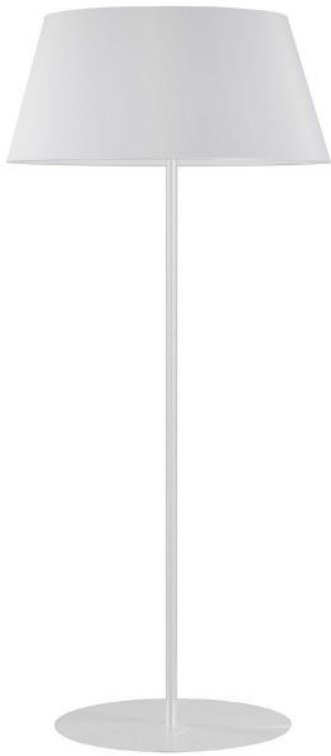

GTC-R631F-MW-WH - 1LT Rnd Base Floor Lamp, MW w/ WH Shade

1 Light Incandescent Round Base Floor Lamp Matte White with White Shade

Height	62.75	No. of Bulbs	1
Width/Length	26	LED Compatible	LED Compatible
Depth	26	Total Wattage	100
Weight	12		
Body Material	Metal	Second Material	Fabric
Finish/Color	Matte White	Second Finish/Color	White
Type of Finish	Painted		
Bulb 1 Amount	1	Rated For Voltage	Dry 120V
Bulb 1 Base Type	E26		
Bulb 1 Max Watt.	100	Approval	cUL or equivalent
Bulb 1 Included	No	Warranty	1 Year Limited
Bulb 1 Lumens		Instal Position	Floor
Bulb 1 CRI			

Date:	Notes:
Fixture Type:	
Job Name:	

Lighting • LED • Shades • Custom Designs

TORONTO | BUFFALO | LIGHTFAIR | DALLAS MARKET CENTRE # 4303

www.dainolite.com | 1-888-564-1262 | dainolite@dainolite.com

[/dainolite](https://www.facebook.com/dainolite)