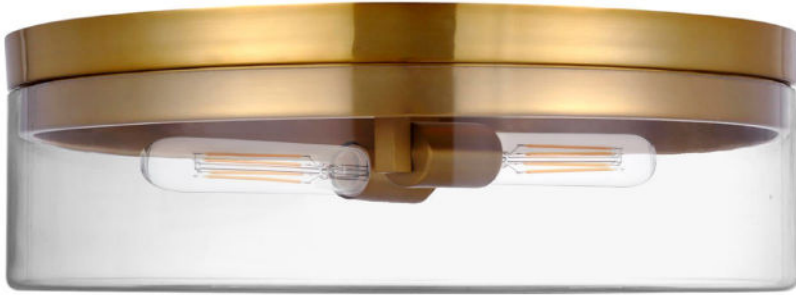

FNA-142FH-AGB-CLR - 2LT Flushmount, AGB w/ CLR Glass

2 Light Incandescent Flush Mount Aged Brass with Clear Glass

Height	6	No. of Bulbs	2
Width/Length	14	LED Compatible	LED Compatible
Depth	14	Total Wattage	120
Weight	3		
Body Material	Metal	Second Material	Glass
Finish/Color	Aged Brass	Second Finish/Color	Clear
Type of Finish	Electroplated		
Bulb 1 Amount	2	Rated For Voltage	Damp 120V
Bulb 1 Base Type	E26		
Bulb 1 Max Watt.	60	Approval	cUL or equivalent
Bulb 1 Included	No	Warranty	1 Year Limited
Bulb 1 Lumens		Instal Position	Ceiling
Bulb 1 CRI			