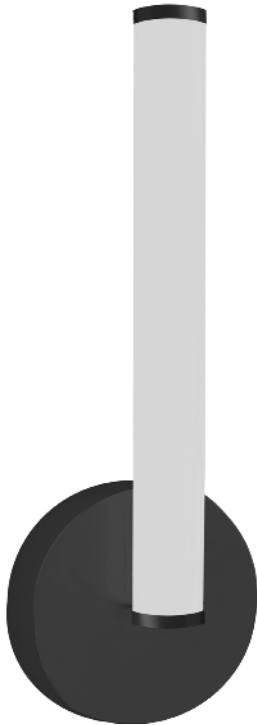

CVT-148LEDW-MB - 8W Wall Sconce, MB w/ WH Acrylic Diff

8W Wall Sconce, Matte Black w/ White Acrylic Diffuser

Height	12	No. of Bulbs	1
Width/Length	4.5	LED Compatible	Integrated LED
Depth	4.5	Total Wattage	8
Weight	1		
Body Material	Metal	Second Material	Acrylic
Finish/Color	Matte Black	Second Finish/Color	White
Type of Finish	painted		
Bulb 1 Amount	1	Rated For Voltage	Damp Location 120V
Bulb 1 Base Type	LED		
Bulb 1 Max Watt.	8	Approval	cUL or equivalent
Bulb 1 Included	Yes	Warranty	3 Years Limited
Bulb 1 Lumens	560	Instal Position	Wall
Bulb 1 CRI	80+		

Date:	Notes:
Fixture Type:	
Job Name:	

Lighting • LED • Shades • Custom Designs

TORONTO | BUFFALO | LIGHTFAIR | DALLAS MARKET CENTRE # 4303

www.dainolite.com | 1-888-564-1262 | dainolite@dainolite.com

[/dainolite](https://www.facebook.com/dainolite)