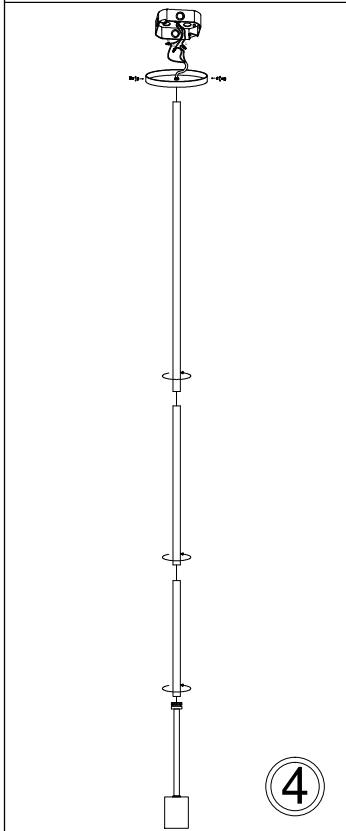

# CTN-141P

1

3

6

Bulb/Ampoule:  
1x Max 100W  
E26 Base  
(Not Included/  
Non Inclus)

7

8