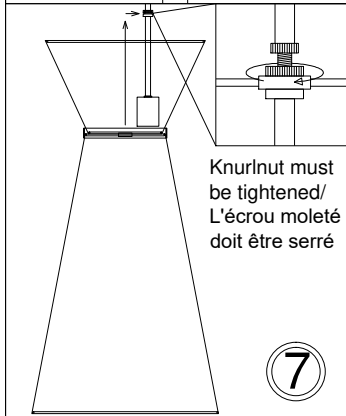

# CTN-141P

1

3

6

Bulb/Ampoule:  
1x Max 100W  
E26 Base  
(Not Included/  
Non Inclus)

7

8