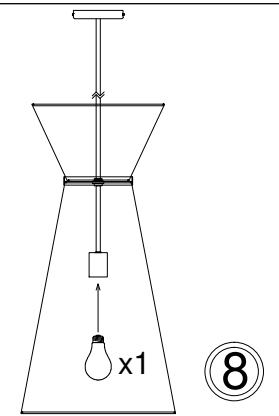

# CTN-141P

1

3

6

Bulb/Ampoule:  
1x Max 100W  
E26 Base  
(Not Included/  
Non Inclus)

7

8