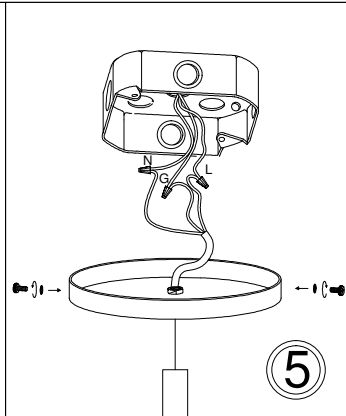

# CTN-141P

1

3

6

Bulb/Ampoule:  
1x Max 100W  
E26 Base  
(Not Included/  
Non Inclus)

7

8