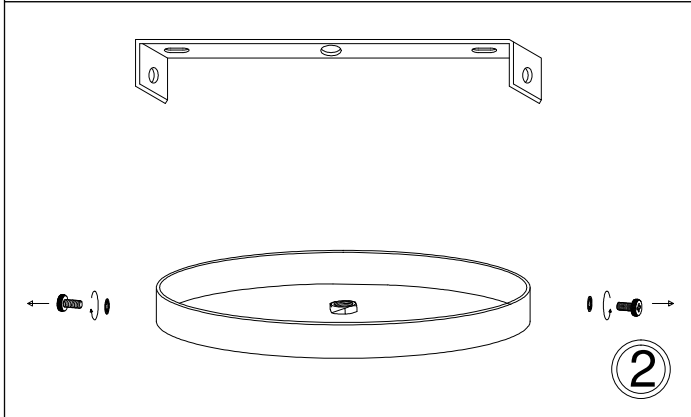

# CTN-141P

1

3

6

Bulb/Ampoule:  
1x Max 100W  
E26 Base  
(Not Included/  
Non Inclus)

7

8