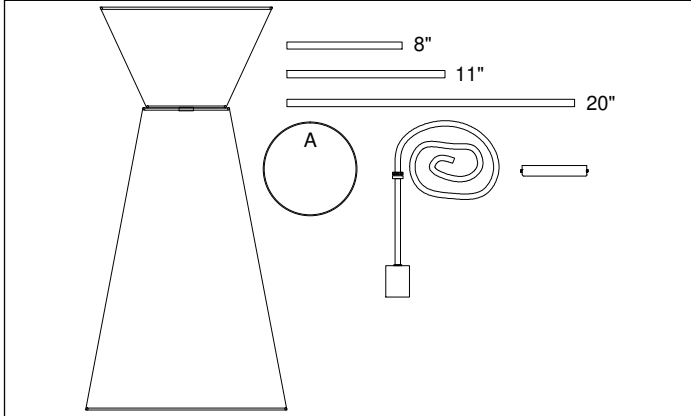

# CTN-141P

1

3

6

Bulb/Ampoule:  
1x Max 100W  
E26 Base  
(Not Included/  
Non Inclus)

7

8