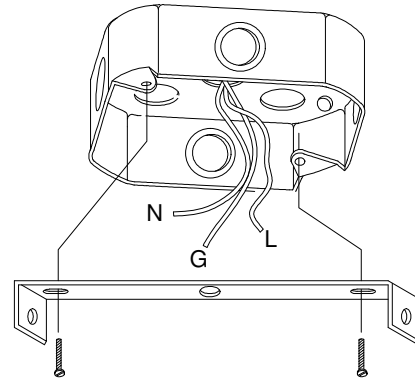

# CTN-141P

1

3

6

Bulb/Ampoule:  
1x Max 100W  
E26 Base  
(Not Included/  
Non Inclus)

7

8