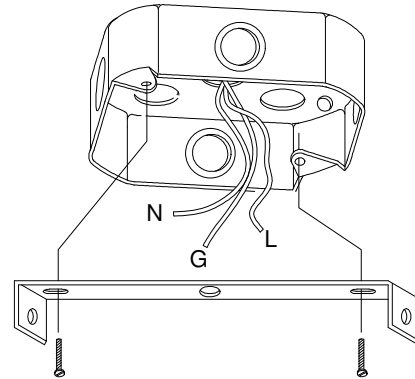

CTN-141P

1

2

3

4

5

6

Bulb/Ampoule:
1x Max 100W
E26 Base
(Not Included/
Non Inclus)