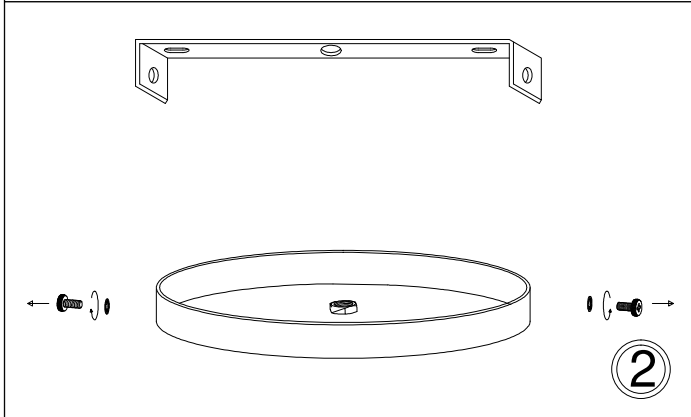

CTN-141P

1

2

3

4

5

6

Bulb/Ampoule:
1x Max 100W
E26 Base
(Not Included/
Non Inclus)