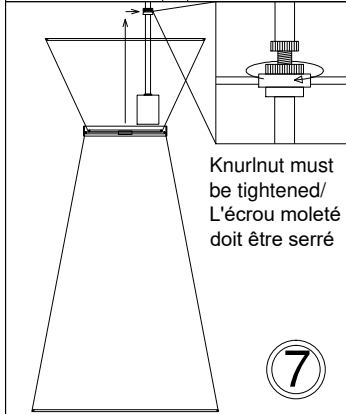

CTN-141P

1

2

3

4

5

6

Bulb/Ampoule:
1x Max 100W
E26 Base
(Not Included/
Non Inclus)