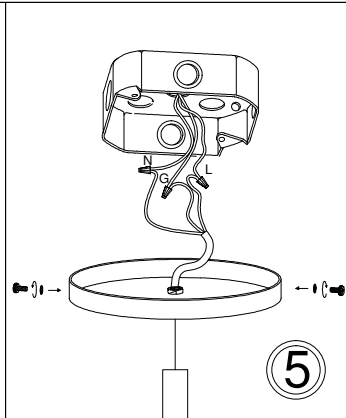

CTN-141P

1

2

3

4

5

6

Bulb/Ampoule:
1x Max 100W
E26 Base
(Not Included/
Non Inclus)