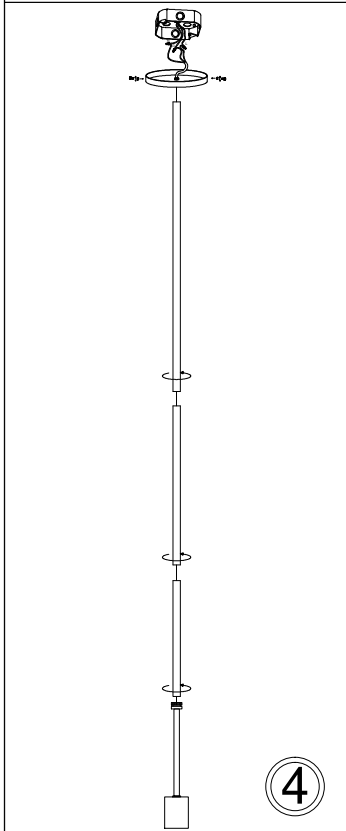

CTN-141P

1

2

3

4

5

6

Bulb/Ampoule:
1x Max 100W
E26 Base
(Not Included/
Non Inclus)