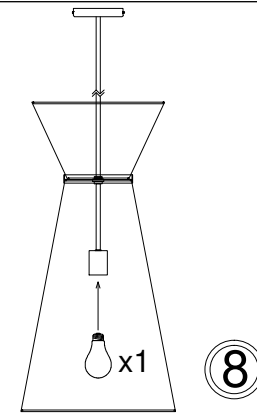

CTN-141P

1

2

3

4

5

6

Bulb/Ampoule:
1x Max 100W
E26 Base
(Not Included/
Non Inclus)

7

8