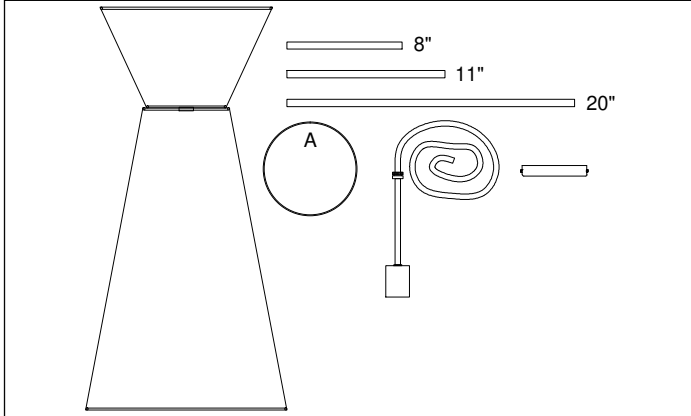

CTN-141P

1

2

3

4

5

6

Bulb/Ampoule:
1x Max 100W
E26 Base
(Not Included/
Non Inclus)