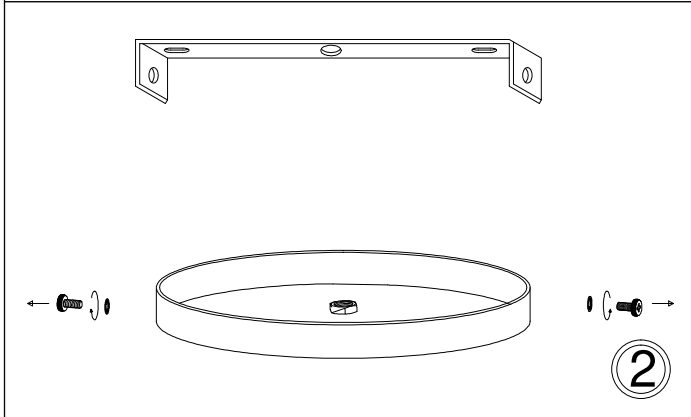

CTN-141P

1

Bulb/Ampoule:
1x Max 100W
E26 Base
(Not Included/
Non Inclus)