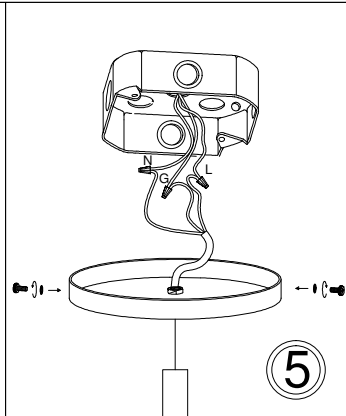

CTN-141P

1

Bulb/Ampoule:
1x Max 100W
E26 Base
(Not Included/
Non Inclus)