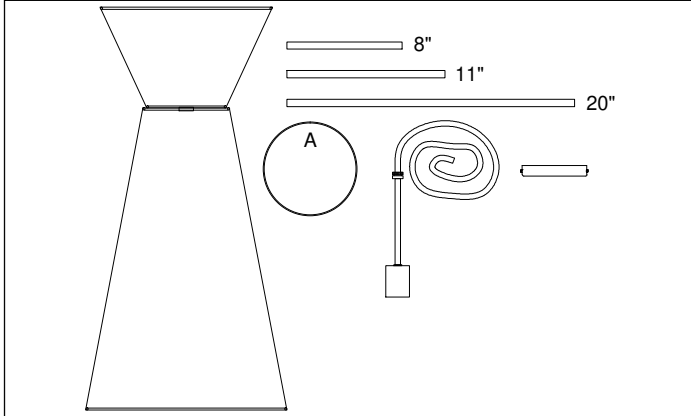

CTN-141P

1

Bulb/Ampoule:
1x Max 100W
E26 Base
(Not Included/
Non Inclus)