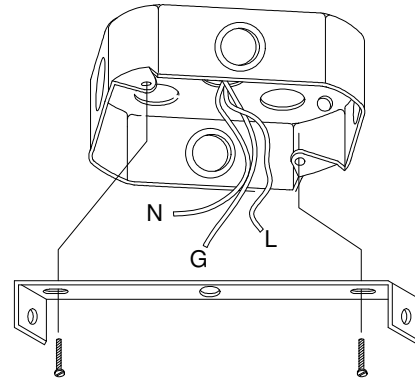

CTN-141P

1

Bulb/Ampoule:
1x Max 100W
E26 Base
(Not Included/
Non Inclus)