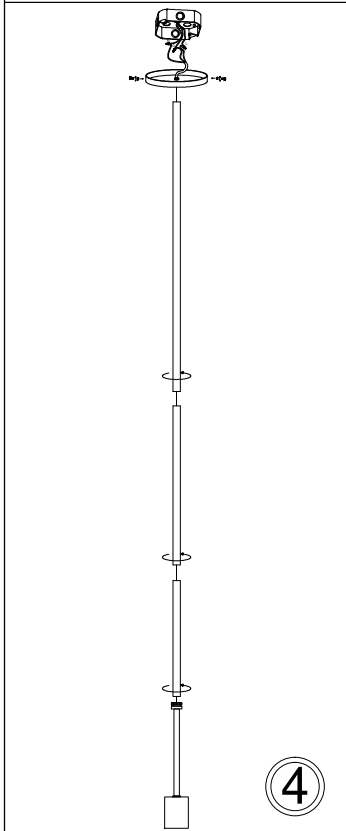

CTN-141P

1

Bulb/Ampoule:
1x Max 100W
E26 Base
(Not Included/
Non Inclus)