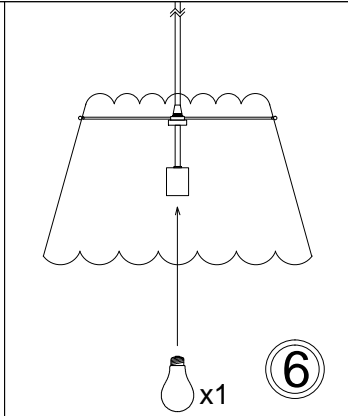

AMI181-PC

1

3

Bulb/ Ampoule:
1x Max 100W E26 Base
(Not Included/ Non Inclus)

5

6