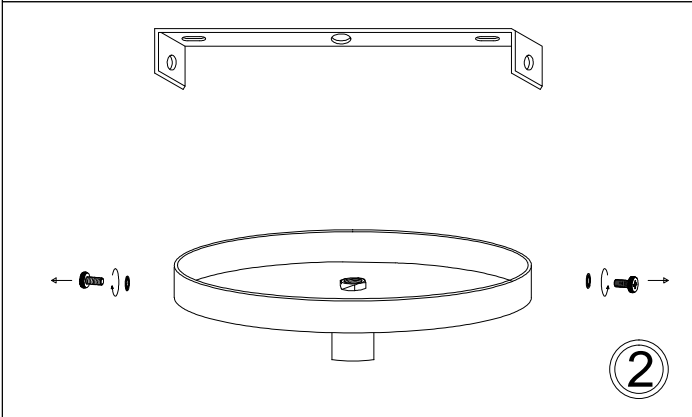

AMI181-PC

1

3

Bulb/ Ampoule:
1x Max 100W E26 Base
(Not Included/ Non Inclus)

5

6