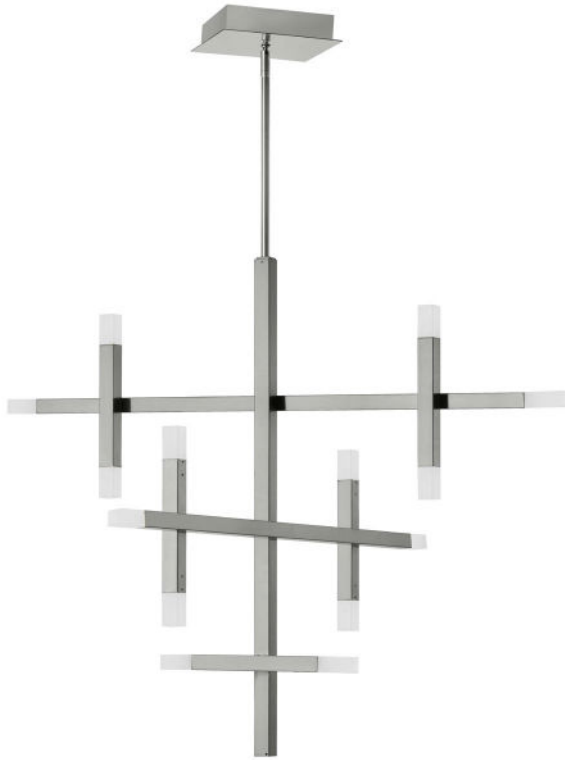

ACS-3656C-PC-FR - 42W Chandelier, PC w/ Frosted Acrylic Diff

42W Chandelier Polished Chrome with Frosted Acrylic Diffuser

Height	31.5	No. of Bulbs	14
Width/Length	35.5	LED Compatible	Integrated LED
Depth	27.5	Total Wattage	42
Weight	8		
Body Material	Metal	Second Material	Acrylic
Finish/Color	Polished Chrome	Second Finish/Color	Frosted
Type of Finish	Electroplated		
Bulb 1 Amount	14	Rated For Voltage	Damp Location 120V
Bulb 1 Base Type	LED		
Bulb 1 Max Watt.	3	Approval	cUL or equivalent
Bulb 1 Included	Yes	Warranty	3 Years Limited
Bulb 1 Lumens	3360	Instal Position	Ceiling
Bulb 1 CRI	90+		

Date:	Notes:
Fixture Type:	
Job Name:	

Lighting • LED • Shades • Custom Designs

TORONTO | BUFFALO | LIGHTFAIR | DALLAS MARKET CENTRE # 4303

www.dainolite.com |
 [1-888-564-1262](tel:1-888-564-1262) |
 dainolite@dainolite.com
[/dainolite](https://www.facebook.com/dainolite) |
 [/dainoliteld](https://twitter.com/dainoliteld) |
 [/dainolite](https://www.instagram.com/dainolite)