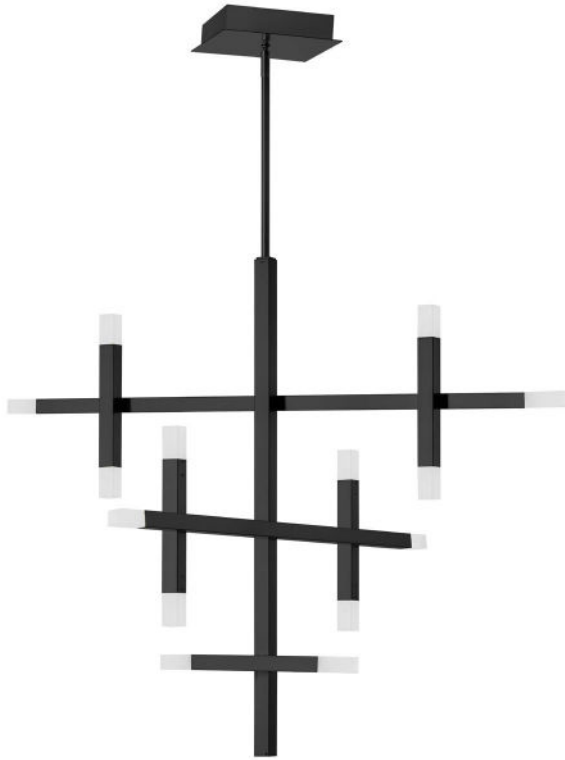

ACS-3656C-MB-FR - 42W Chandelier, MB w/ Frosted Acrylic Diff

42W Chandelier Matte Black with Frosted Acrylic Diffuser

Height	31.5	No. of Bulbs	14
Width/Length	35.5	LED Compatible	Integrated LED
Depth	27.5	Total Wattage	42
Weight	8		
Body Material	Metal	Second Material	Acrylic
Finish/Color	Matte Black	Second Finish/Color	Frosted
Type of Finish	Painted		
Bulb 1 Amount	14	Rated For Voltage	Damp Location 120V
Bulb 1 Base Type	LED		
Bulb 1 Max Watt.	3	Approval	cUL or equivalent
Bulb 1 Included	Yes	Warranty	3 Years Limited
Bulb 1 Lumens	3360	Instal Position	Ceiling
Bulb 1 CRI	90+		

Date:	Notes:
Fixture Type:	
Job Name:	

Lighting • LED • Shades • Custom Designs

TORONTO | BUFFALO | LIGHTFAIR | DALLAS MARKET CENTRE # 4303

www.dainolite.com | 1-888-564-1262 | dainolite@dainolite.com

[/dainolite](https://www.facebook.com/dainolite)