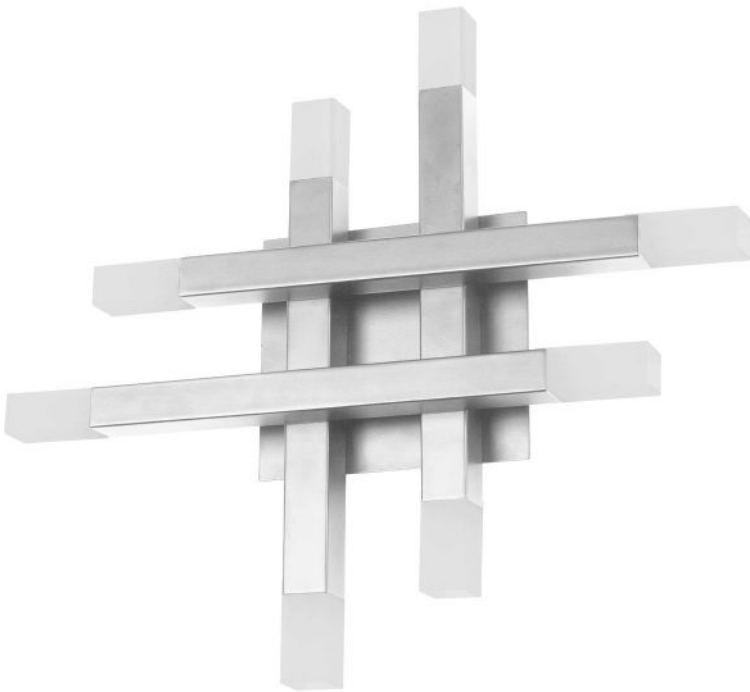

ACS-1432W-PC-FR - 24W Wall Sconce, PC w/ Frosted Acrylic Diff

24W Wall Sconce Polished Chrome with Frosted Acrylic Diffuser

| | | | |
|-------------------------|-----------------|----------------------------|-----------------------|
| Height | 15.75 | No. of Bulbs | 8 |
| Width/Length | 15.75 | LED Compatible | Integrated LED |
| Depth | 3.25 | Total Wattage | 24 |
| Weight | 3 | | |
| Body Material | Metal | Second Material | Acrylic |
| Finish/Color | Polished Chrome | Second Finish/Color | Frosted |
| Type of Finish | Electroplated | | |
| Bulb 1 Amount | 8 | Rated For Voltage | Damp Location 120V |
| Bulb 1 Base Type | LED | | |
| Bulb 1 Max Watt. | 3 | Approval | cUL or equivalent |
| Bulb 1 Included | Yes | Warranty | 3 Years Limited |
| Bulb 1 Lumens | 1920 | Instal Position | Wall |
| Bulb 1 CRI | 90+ | | |